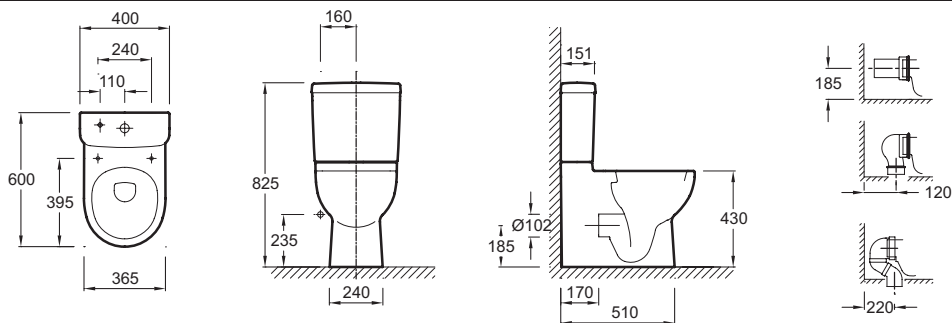

## Compact back-to-wall WC pan 60 x 36.5 cm 18558W

Collection: REACH

Finish\*:

00 - White

### Features

- Dimensions: 60 x 36.5
- Material: Ceramic
- Comfort height 43 cm
- Back-to-wall toilet: easy upkeep
- Weight: 26 kg
- Installation: Floor-standing
- 3/6L flush

### Optional products

- E6275: Horizontal pipe Ø 110 mm for P-trap
- E6276: Vertical elbow Ø 100 mm for S-trap

### Technical drawing

Product Specification: Compact back-to-wall WC pan 60 x 36.5 cm. 18558W. Collection: REACH. Dimensions: 60 x 36.5. Weight: 26 kg. Material: Ceramic. Installation: Floor-standing. Comfort height 43 cm. 3/6L flush. Back-to-wall toilet: easy upkeep.