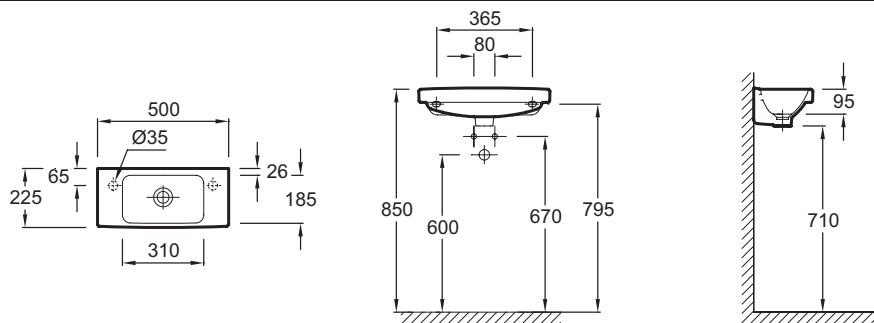

### Compact handwash basin 50 x 22 cm 18556W

**Collection:** REACH

**Finish\*:**

00 - White

**Main features:**

### Features

- Dimensions: 50 x 22 cm
- Material: Ceramic
- Faucet drilling: 2 pre-drilled side holes
- Contemporary design
- Weight: 7.8 kg
- Installation: Self-supporting or can be mounted on a specific cabinet
- Installation solution for small spaces
- Chromed overflow cap

### Required products

- 4034W: Base unit 48.5 cm

### Technical drawing

Product Specification: Compact handwash basin 50 x 22 cm. 18556W. Collection: REACH. Dimensions: 50 x 22 cm. Weight: 7.8 kg. Material: Ceramic. Installation: Self-supporting or can be mounted on a specific cabinet. Faucet drilling: 2 pre-drilled side holes. Installation solution for small spaces. Contemporary design. Chromed overflow cap.