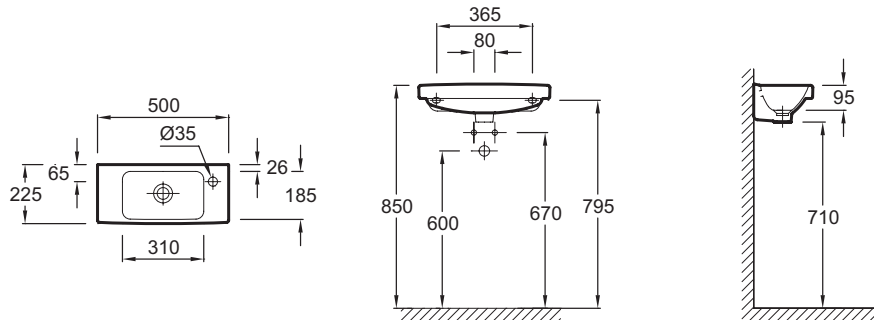

Compact handwash basin 50 x 22 cm 18556W-R

Collection: REACH

Finish*:

00 - White

Main features:

Features

- Dimensions: 50 x 22 cm
- Material: Ceramic
- Faucet drilling: 1 right faucet hole
- Weight: 7.4 kg
- Installation: Self-supporting or can be mounted on a specific cabinet
- Chromed overflow cap

Required products

- 4034W: Base unit 48.5 cm

Optional products

- E4721: Towel rail

Technical drawing

Product Specification: Compact handwash basin 50 x 22 cm. 18556W-R. Collection: REACH. Dimensions: 50 x 22 cm. Weight: 7.4 kg. Material: Ceramic. Installation: Self-supporting or can be mounted on a specific cabinet. Faucet drilling: 1 right faucet hole. Chromed overflow cap.