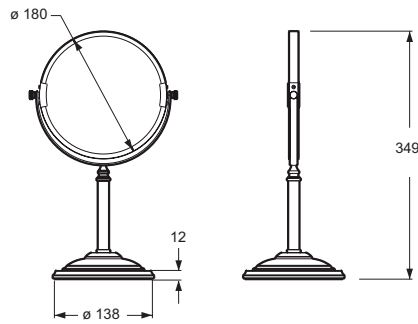

Magnifying Mirror, 13.8 x 34.9 x 18.0 cm

18397T

Collection: ÉOLIA

Finish*:

CP - Polished
Chrome

Technical drawing

Product Specification: Magnifying Mirror, 13.8 x 34.9 x 18.0 cm. 18397T. Collection: ÉOLIA.