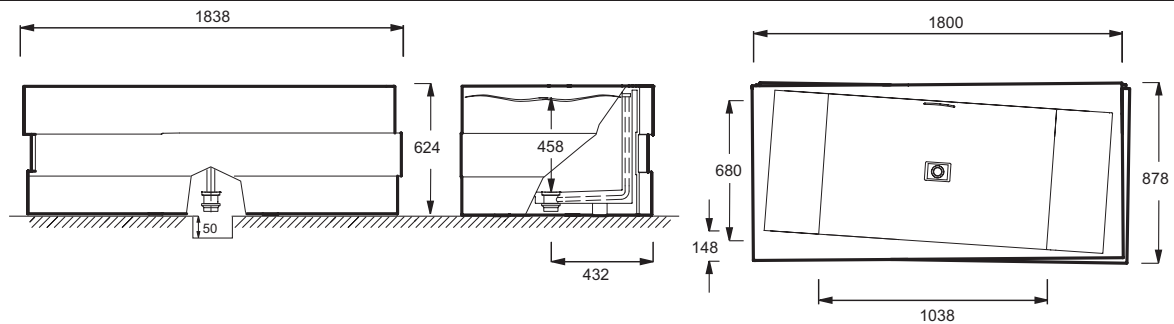

Collection: ASKEW

Finish*:

00 - White

Features

- Dimensions: 185 x 90
- Material: Lithocast
- Volume: 379
- Integrated overflow
- Weight: 260 kg
- Installation: Freestanding
- Shape: Rectangular
- Incl. clicker waste

Technical drawing

Product Specification: Lithocast bath, freestanding, 185 x 90 cm. 1801K. Collection: ASKEW. Dimensions: 185 x 90. Weight: 260 kg. Material: Lithocast. Installation: Freestanding. Volume: 379. Shape: Rectangular. Integrated overflow. Incl. clicker waste.