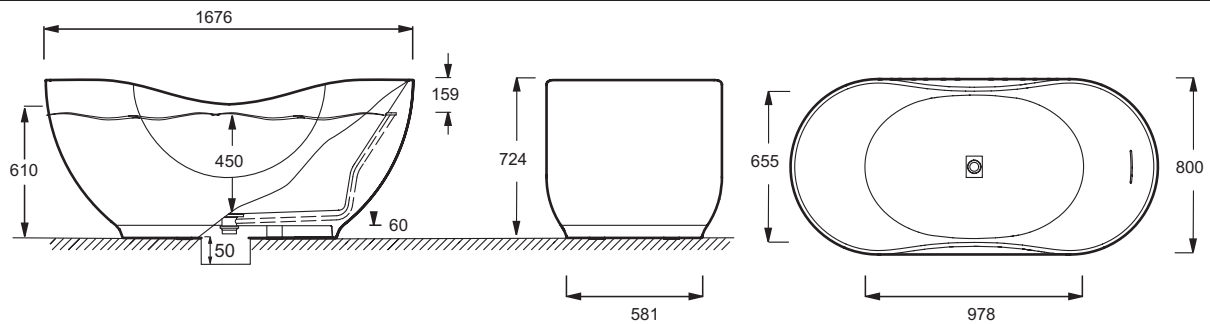

Collection: ABRAZO

Finish*:

00 - White

Features

- Dimensions: 170 x 80
- Material: Lithocast
- Volume: 340
- Integrated overflow
- Weight: 325 kg
- Installation: Freestanding
- Shape: Oval
- Incl. clicker waste

Technical drawing

Product Specification: Lithocast bath, freestanding, 170 x 80 cm. 1800K. Collection: ABRAZO. Dimensions: 170 x 80. Weight: 325 kg. Material: Lithocast. Installation: Freestanding. Volume: 340. Shape: Oval. Integrated overflow. Incl. clicker waste.