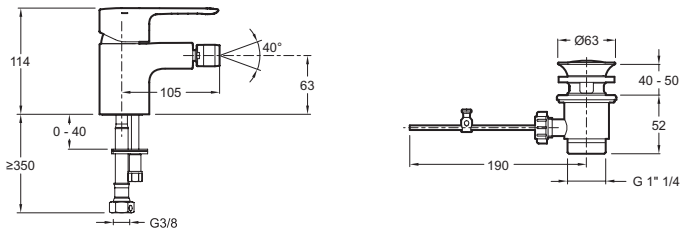

Single-lever bidet mixer 16028D-4

Collection: JULY

Finish*:

CP - Polished
Chrome

Main features:

Features

- Weight: 1.3 kg
- Flow rate: 12 l/min
- The July range combines compact curved lines with robust manufacturing for hassle-free installation and use
- Adjustable temperature limiter ring
- Anti-scale aerator
- Installation: 1 hole
- Mechanism: Ceramic disc cartridge with temperature and flow limiter
- Sensitive flow control
- Side lift rold

Technical drawing

Product Specification: Single-lever bidet mixer. 16028D-4. Collection: JULY. Weight: 1.3 kg. Installation: 1 hole. Flow rate: 12 l/min. Mechanism: Ceramic disc cartridge with temperature and flow limiter. The July range combines compact curved lines with robust manufacturing for hassle-free installation and use. Sensitive flow control. Adjustable temperature limiter ring. Side lift rold. Anti-scale aerator.