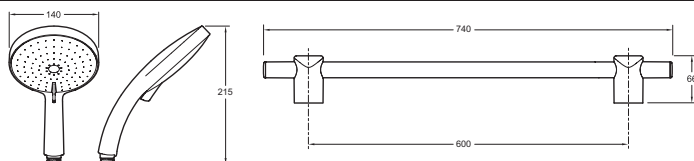

Shower set, handshower Ø 140 mm, metal bar 60 cm**12980D****Collection:** CITRUS**Finish*:**CP - Polished
Chrome**Main features:**

Features

- Weight: 1.3 kg
- Flow rate: 9.5 l/min
- Smooth, anti-twist, metal-look hose (1.60 m)
- Anti-scale system
- Installation: Wall-mount
- Easy installing 0.74 m metal bar
- 5-spray handshower Ø 140 mm
- Flow control

Technical drawing

Product Specification: Shower set, handshower Ø 140 mm, metal bar 60 cm. 12980D. Collection: CITRUS. Weight: 1.3 kg. Installation: Wall-mount. Flow rate: 9.5 l/min. Easy installing 0.74 m metal bar. Smooth, anti-twist, metal-look hose (1.60 m). 5-spray handshower Ø 140 mm. Anti-scale system. Flow control.