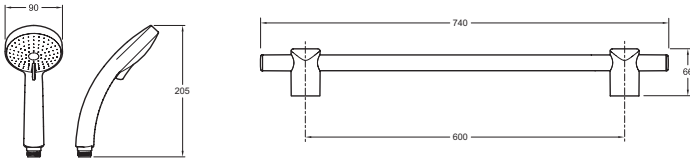

Shower set, handshower Ø 90 mm, metal bar 60 cm 12907D

Collection: CITRUS

Finish*:

CP - Polished
Chrome

Main features:

Features

- Weight: 1.5 kg
- Flow rate: 9.5 l/min
- 4-spray handshower Ø 90 mm
- Installation: Wall-mount
- Easy installing 0.74 m metal bar
- Anti-scale system

Technical drawing

Product Specification: Shower set, handshower Ø 90 mm, metal bar 60 cm. 12907D. Collection: CITRUS. Weight: 1.5 kg. Installation: Wall-mount. Flow rate: 9.5 l/min. Easy installing 0.74 m metal bar. 4-spray handshower Ø 90 mm. Anti-scale system.