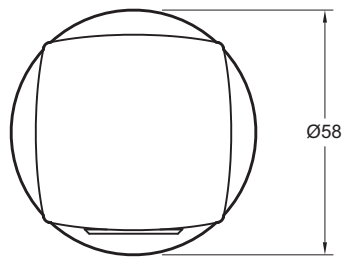

Collection: NO COLLECTION

Finish*:

CP - Polished
Chrome

Features

- Weight: 0.5 kg
- Brass construction
- Installation: Wall-mount

Technical drawing

Product Specification: Square shower elbow. 11627D. Collection: NO COLLECTION. Weight: 0.5 kg. Installation: Wall-mount. Brass construction.