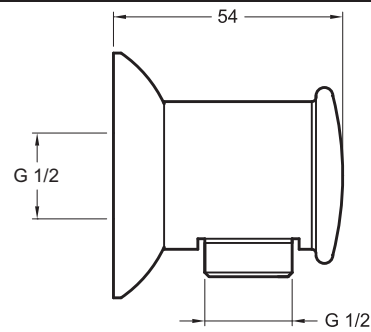

Collection: NO COLLECTION

Finish*:

CP - Polished
Chrome

Features

- Weight: 0.5 kg
- Brass construction
- Installation: Wall-mount

Technical drawing

Product Specification: Square shower elbow. 11627D. Collection: NO COLLECTION. Weight: 0.5 kg. Installation: Wall-mount. Brass construction.