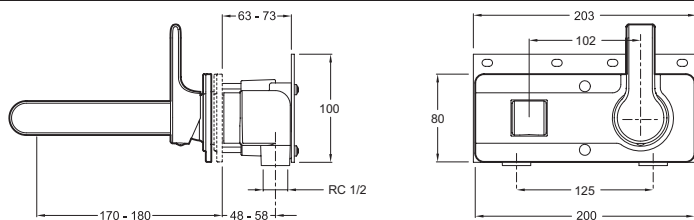

Collection: SINGULIER

Finish*:

CP - Polished Chrome

Main features:

Features

- **Weight:** 3.6 kg
- **Flow rate:** 14 l/min
- The Singulier range combine elegant, sensuous lines with graceful curves that come together delicately to create a serene, understated look and tranquil sensibility.
- Sensitive flow control
- **Installation:** Wall-mount
- **Mechanism:** Ceramic disc cartridge with temperature and flow limiter
- Temperature limiter ring
- Anti-scale aerator

Technical drawing

Product Specification: Single-lever wall-mount washbasin mixer. 10863D. Collection: SINGULIER. Weight: 3.6 kg. Installation: Wall-mount. Flow rate: 14 l/min. Mechanism: Ceramic disc cartridge with temperature and flow limiter. The Singulier range combine elegant, sensuous lines with graceful curves that come together delicately to create a serene, understated look and tranquil sensibility.. Temperature limiter ring. Sensitive flow control. Anti-scale aerator.