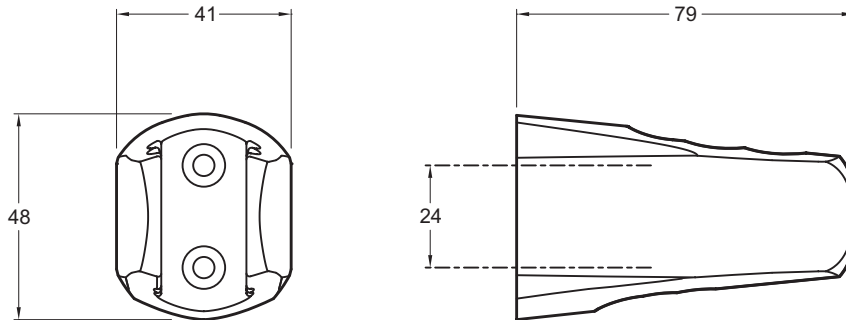

## Features

- Weight: 0.1 kg

## Technical drawing

Product Specification: 3-position wall bracket. 10755D. Collection: NO COLLECTION. Weight: 0.1 kg.