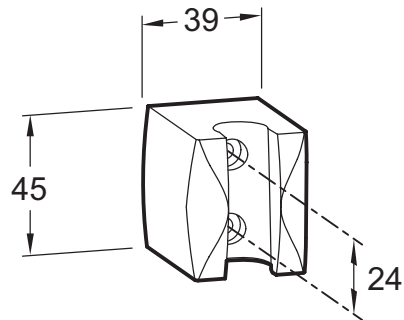

Fixed wall bracket 10754D

Finish*:

CP - Polished
Chrome

Features

- Weight: 0.1 kg

Technical drawing

Product Specification: Fixed wall bracket. 10754D. Weight: 0.1 kg.