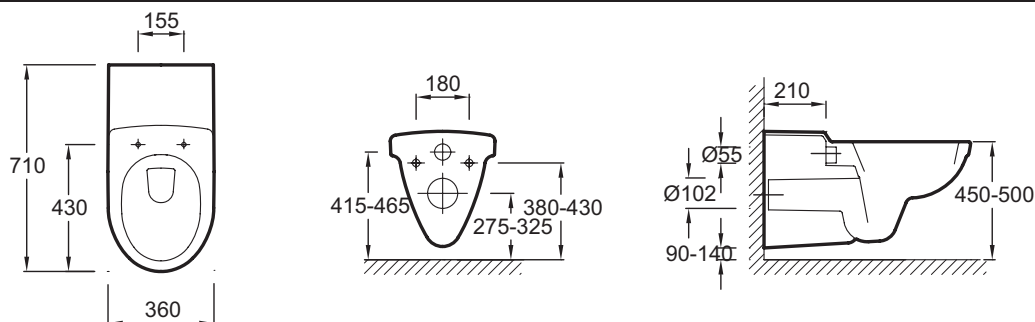

Wall-hung WC pan 71 x 36 cm - DDA compliant 1028D

Collection: ODELA

Finish*:

00 - White

Main features:

Features

- Dimensions: 71 x 36
- Material: Ceramic
- Comfort projection 70 cm
- Weight: 24.2 kg
- Installation: Wall-hung
- DDA compliant

Optional products

- E4750: WC seat with metal hinges

Technical drawing

Product Specification: Wall-hung WC pan 71 x 36 cm - DDA compliant. 1028D. Collection: ODELA. Dimensions: 71 x 36. Weight: 24.2 kg. Material: Ceramic. Installation: Wall-hung. Comfort projection 70 cm. DDA compliant.