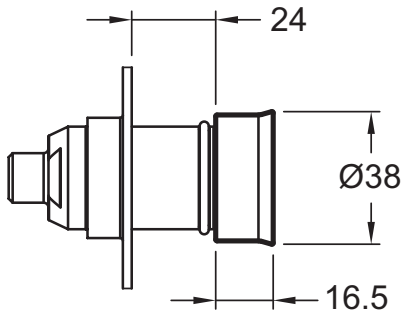

## Technical drawing

Product Specification: Basin filler mixer. 1024990-FJ. Collection: LAMINAR. Installation: Wall-mount.