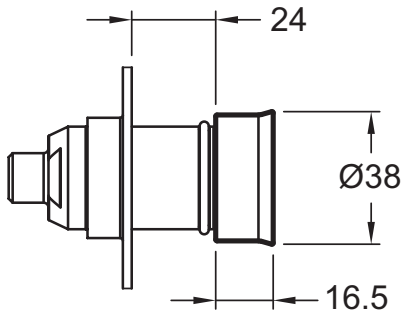

Collection: LAMINAR

Finish*:

CP - Polished
Chrome

Features

- Installation: Wall-mount

Technical drawing

Product Specification: Basin filler. 1024989-FJ. Collection: LAMINAR. Installation: Wall-mount.