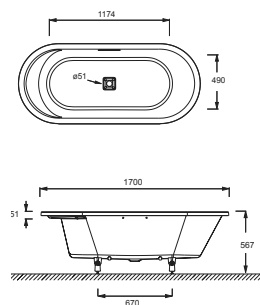

Inset bath
9286