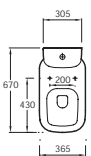

Replay

Order toilet seat separately:
8320K - slow-close seat
8319K - standard seat

Order toilet seat separately:
8320K - slow-close seat
8319K - standard seat

Order toilet seat separately:
8320K - slow-close seat
8319K - standard seat

Order toilet seat separately:
8320K - slow-close seat
8319K - standard seat

WC:

- Suitable activation plate 8848K and 8844K
- Suitable mounting unit E4315 for setting brick 3/6 L and E4313 for dry lining 3/6 L and E4312 for 2.6/4 L available

3955K-R