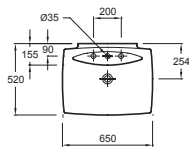

Handwash basin with towel rail
50 x 31.5 cm
19033W

Cabinet and vanity top
W 100 cm
EB760 + 19034W

Drawer unit
W 60 cm
EB764
To use with EB760

Cabinet and vessels basin
W 60 cm
EB761/EB762 + 19047W

19034W

19023W