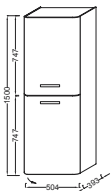

Order toilet seat separately:
8320K - slow-close seat
8319K - standard seat

Wall-hung bidet
54 x 36.5 cm
4844K

Back-to-wall bidet
57 x 36.5 cm
comfort height 41 cm
4477K

WC:

- Suitable activation plate 8848K and 8844K
- Suitable mounting unit E4315 for setting brick 3/6 L and E4313 for dry lining 3/6 L and E4312 for 2.6/4 L available