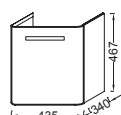

EB1048

8287LK/8287RK