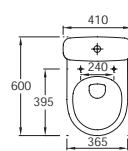

Wall-hung WC pan

54 x 36.5 cm
low flush 2.6/4 L or 3/6 L possible
4952K

Order toilet seat separately:
8322K - Slim removable WC seat with slow-close
8409K - removable WC seat with slow-close
8407K - standard WC seat

Wall-hung WC pan with CLEAN technology

54 x 36.5 cm
low flush 2.6/4 L or 3/6 L possible
4570K

Order toilet seat separately:
8322K - Slim removable WC seat with slow-close
8409K - removable WC seat with slow-close
8407K - standard WC seat

Compact wall-hung WC pan

48.5 x 36.5 cm
18560W

Order toilet seat separately:
E70011 - removable WC seat with slow-close
E70009 - standard WC seat

WC pan with cistern,

67 x 36.5 cm - vario outlet
comfort height 41 cm
low flush 2.6/5 L or 3/6 L possible
4956CK + 8410K/18581W

Order toilet seat separately:
8322K - Slim removable WC seat with slow-close
8409K - removable WC seat with slow-close
8407K - standard WC seat

WC pan with cistern

68 x 36.5 cm - vario outlet
comfort height: 45 cm
low flush 2.6/5 L or 3/6 L possible
4966CK + 8410K/18581W

Order toilet seat separately:
8322K - Slim removable WC seat with slow-close
8409K - removable WC seat with slow-close
8407K - standard WC seat

Compact WC pan with cistern 3/6 L

60 x 36.5 cm - vario outlet
comfort height 43 cm
18557K + 18581W

Order toilet seat separately:
E70011 - removable WC seat with slow-close
E70009 - standard WC seat

Compact WC pan with corner cistern

3/6 L - 60 x 36.5 cm - vario outlet
comfort height 43 cm
18557K + 18580W

Order toilet seat separately:
E70011 - removable WC seat with slow-close
E70009 - standard WC seat

Compact back-to-wall WC pan with corner cistern 3/6 L

60 x 36.5 cm - vario outlet - comfort height 43 cm
18558K + 18553W

Order toilet seat separately:
E70011 - removable WC seat with slow-close
E70009 - standard WC seat

WC: