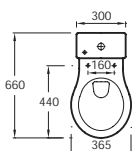

4449K + 4790K