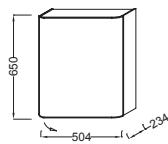

Replay

Order toilet seat separately:
8320K - slow-close seat
8319K - standard seat

Order toilet seat separately:
8320K - slow-close seat
8319K - standard seat

Order toilet seat separately:
8320K - slow-close seat
8319K - standard seat

Order toilet seat separately:
8320K - slow-close seat
8319K - standard seat

WC:

- Suitable activation plate 8848K and 8844K
- Suitable mounting unit E4315 for setting brick 3/6 L and E4313 for dry lining 3/6 L and E4312 for 2.6/4 L available