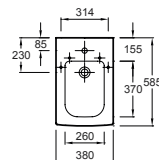

- Suitable activation plate 8848K or 8844K
- Suitable mounting unit E4315 for setting/facing brick 3/6 L and E4313 for dry lining 3/6 L and E4312 for 2.6/4 L available

2538W