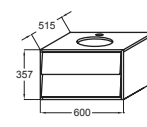

EB761/EB762