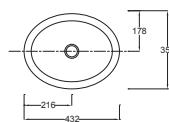

Fit - Ceramic vessel
60 x 48 cm
2531W

Delta - Ceramic vessel
50 x 40 cm
VH001K

2530W

2532W

2292

2200-G

2331W-8

2531W