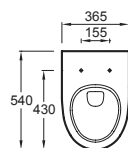

Wall-hung WC pan

54 x 36.5 cm
low flush 2.6/4 L or 3/6 L possible
4952K

Order toilet seat separately:
8322K - Slim removable WC seat with slow-close
8409K - removable WC seat with slow-close
8407K - standard WC seat

Wall-hung WC pan with CLEAN technology

54 x 36.5 cm
low flush 2.6/4 L or 3/6 L possible
4570K

Order toilet seat separately:
8322K - Slim removable WC seat with slow-close
8409K - removable WC seat with slow-close
8407K - standard WC seat

Compact wall-hung WC pan

48.5 x 36.5 cm
18560W

Order toilet seat separately:
E70011 - removable WC seat with slow-close
E70009 - standard WC seat

WC pan with cistern,

67 x 36.5 cm - vario outlet
comfort height 41 cm
low flush 2.6/5 L or 3/6 L possible
4956CK + 8410K/18581W

Order toilet seat separately:
8322K - Slim removable WC seat with slow-close
8409K - removable WC seat with slow-close
8407K - standard WC seat

WC pan with cistern

68 x 36.5 cm - vario outlet
comfort height: 45 cm
low flush 2.6/5 L or 3/6 L possible
4966CK + 8410K/18581W

Order toilet seat separately:
8322K - Slim removable WC seat with slow-close
8409K - removable WC seat with slow-close
8407K - standard WC seat

Compact WC pan with cistern 3/6 L

60 x 36.5 cm - vario outlet
comfort height 43 cm
18557K + 18581W

Order toilet seat separately:
E70011 - removable WC seat with slow-close
E70009 - standard WC seat

Compact WC pan with corner cistern

3/6 L - 60 x 36.5 cm - vario outlet
comfort height 43 cm
18557K + 18580W

Order toilet seat separately:
E70011 - removable WC seat with slow-close
E70009 - standard WC seat

Compact back-to-wall WC pan with corner cistern 3/6 L

60 x 36.5 cm - vario outlet - comfort height 43 cm
18558K + 18553W

Order toilet seat separately:
E70011 - removable WC seat with slow-close
E70009 - standard WC seat

WC: