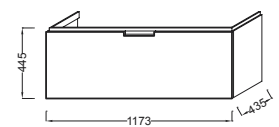

EB1133

2-drawers base unit and vanity top
W 100 cm
EB1136 + 5026K

Single-drawer base unit and vanity top
W 100 cm
EB1132 + 5026K

2-drawers base unit and vanity top
W 80 cm
EB1135 + 5028K

Single-drawer base unit and vanity top
W 80 cm
EB1131 + 5028K