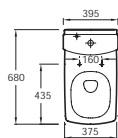

19038W + 19039W