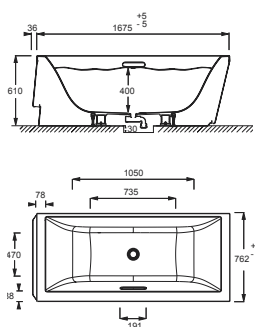

Rectangular Evok
18343K