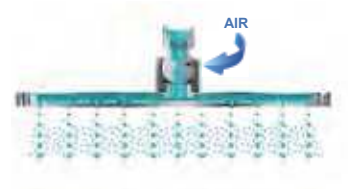

Showerheads - Katalyst Technology

2 litres of air per minute are cleverly infused into the water via a concealed venturi system positioned at the base of the showerhead, maximising each droplet and delivering a more generous, intense spray to enhance the user's sensory experience.

Ø 35.5 cm - 13691D
Ø 30.5 cm - 13690D
Ø 25 cm - 13689D

25 x 25 cm - 13696D
20 x 20 cm - 13695D

Ø 30 cm - 13694D
Ø 25 cm - 13693D
Ø 20 cm - 13692D

Showerheads

Faucet Finishes

(CP)

Benefits

Full-Coverage Spray
Envelops you in a revitalizing spray

Bigger Water Droplets
Air-infused water drops make a big water experience

Easy Clean
Wipes clean with a wet cloth