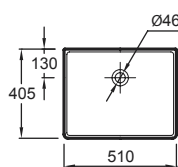

Fit - Ceramic vessel
60 x 48 cm
2531W

Delta - Ceramic vessel
50 x 40 cm
VH001K

2530W

2532W

2292

2200-G

2331W-8

2531W