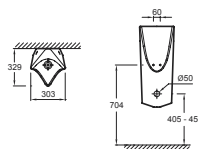

ZA222K

* -For further suitable mirrors and mirrored cabinets, see pages 146 - 153
-LED lighting: energy efficiency class A++