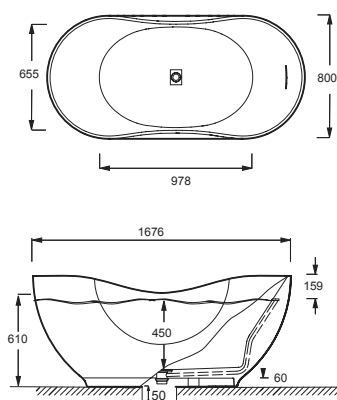

Abrazo

With an organic oval shape inspired by clay pottery, the Abrazo bath makes a striking focal point for your contemporary bathroom. The unique solid-surface material has the attractive matte finish of smooth stone but feels warm to the touch and is easy to clean. An integral slotted overflow allows for the deepest possible water level, and a center toe-tap drain with cover completes the stylish design.

Benefits

- Unique shape and freestanding design offer contemporary style
- Integral slotted overflow allows for deep soaking
- Easy to clean and maintain
- Center toe-tap drain with Lithocast cover

Lithocast

A premium solid-surface material that allows for new geometries, textures and designs for the modern bath. Lithocast offers the beauty of real stone yet is warm and comfortable against the body.