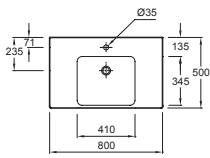

Reach

Optional: towel rail E4698 and legs E4724*

Optional: towel rail E4725 and legs E4724*

Optional: towel rail E4726 and legs E4724*

Optional: towel rail E4797 and legs E4724*

Optional: towel rail E4497 and legs E4724

Optional: towel rail E4727 and legs E4724*

Optional: towel rail E4691 and legs E4724*

Optional: towel rail E4697*

4796K

*Also optional available pedestal 18565W and semi pedestal 18566W