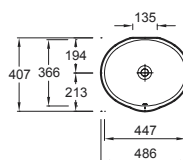

Canvas - Ceramic undercounter basin
49 x 41 cm
2874

Camber - Ceramic undercounter basin
Ø 41 cm
2349

2297-G

2215

2881

2883

2211

2240