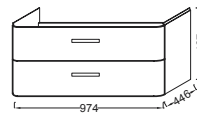

Optional: towel rail E4104

EB1045

8287LK/8287RK

*-For further suitable mirrors and mirrorede cabinets, see page 146 - 153
-LED: energy efficiency class A++