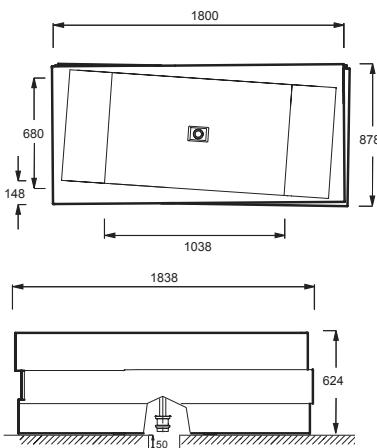

Askew

Aptly named for its charmingly angular silhouette, the Askew bath's striking design and clean lines make it a focal point for your contemporary bathroom. The unique solid-surface material has the attractive matte finish of smooth stone but feels warm to the touch and is remarkably easy to clean. An integral slotted overflow lets you enjoy deep, immersive bathing. The center toe-tap drain with cover creates a sleek look.

Benefits

- Unique shape and freestanding design offer contemporary style
- Generous 185 cm length provides spacious bathing for up to two people
- Integral slotted overflow allows for deep soaking
- Easy to clean and maintain
- Center toe-tap drain with Lithocast cover

Lithocast

A premium solid-surface material that allows for new geometries, textures and designs for the modern bath. Lithocast offers the beauty of real stone yet is warm and comfortable against the body.