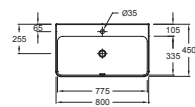

Vessel
60 x 40 x 10.5 cm

With overflow	Without overflow
VF102K	VF012K

Vessel
40 x 40 x 10.5 cm

With overflow	Without overflow
VG102K	VG012K

VA112K

VC112K

VD112K

VE112K