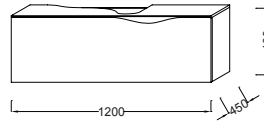

Stillness

EB2001

*-For further suitable mirrors and mirrored cabinets, see pages 146 - 153
-LED-lighting: energy efficiency class A++