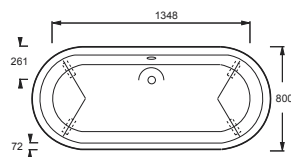

19142 + E4010N

2945 + E4010N