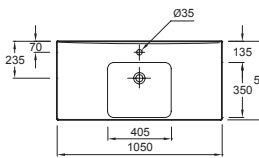

Reach

Optional: towel rail E4698 and legs E4724*

Optional: towel rail E4725 and legs E4724*

Optional: towel rail E4726 and legs E4724*

Optional: towel rail E4797 and legs E4724*

Optional: towel rail E4497 and legs E4724

Optional: towel rail E4727 and legs E4724*

Optional: towel rail E4691 and legs E4724*

Optional: towel rail E4697*

18571W

*Also optional available pedestal 18565W and semi pedestal 18566W