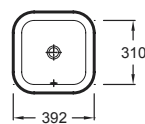

YA102K

YC102K

YE102K

YG102K

YI102K

YI102K

YM102K

Vox Rectangular inset vanity basin
 - 56 x 40 x 13 cm (external dimension)
 - 48 x 31.5 x 13 cm (internal dimension)
 YB102K with overflow
 YB002K without overflow