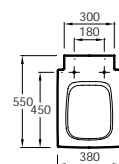

Recommended mirrored cabinets Moonlight, see page 147

WC:

- Suitable activation plate 8848K or 8844K
- Suitable mounting unit E4315 for setting/facing brick 3/6 L and E4313 for dry lining 3/6 L and E4312 for 2.6/4 L available

DA102K

*-For further suitable mirrors and mirrored cabinets see page 146 - 153
-LED: energy efficiency class A++