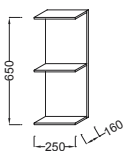

WC:

- Suitable activation plate 8848K
- Suitable mounting unit E4315 for setting/facing brick 3/6 L and E4313 for dry lining 3/6 L and E4312 for 2.6/4 L available

EB1140

*-For further suitable mirrors and mirrored cabinets, see page 146 - 153

-LED: energy efficiency class A++
-fluorecent light: energy efficiency class A