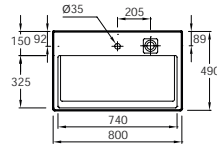

Terrace

Optional: towel bar E4906/E4905 and shelf E4916

Optional: towel bar E4906/E4905 and shelf E4916

Optional: towel bar E4906/E4905 and shelf E4916

Optional: towel bar E4906/E4905 and shelf E4916

XD112K

*- LED lighting : Energy efficiency class A++