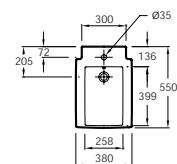

MA0002K

*-For further suitable mirrors and mirrored cabinets see page 146 - 153
-LED: energy efficiency class A++