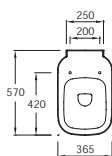

Replay

Order toilet seat separately:
8320K - slow-close seat
8319K - standard seat

Order toilet seat separately:
8320K - slow-close seat
8319K - standard seat

Order toilet seat separately:
8320K - slow-close seat
8319K - standard seat

Order toilet seat separately:
8320K - slow-close seat
8319K - standard seat

WC:

- Suitable activation plate 8848K and 8844K
- Suitable mounting unit E4315 for setting brick 3/6 L and E4313 for dry lining 3/6 L and E4312 for 2.6/4 L available

3956K-R