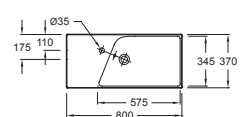

Handwash basin
40 x 30 cm
5091K
Optional: towel rail E4124

3-drawers base unit and vanity top
W 120 cm x D 45 cm
7364K (lacquered finish) + XM112K-Z
7349K (melamine finish) + XM112K-Z

XM112K

XN112K

XO112K