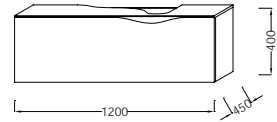

Stillness

EB2000

*-For further suitable mirrors and mirrored cabinets, see pages 146 - 153
-LED-lighting: energy efficiency class A++