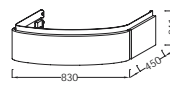

EB1106

*-For further suitable mirrors and mirrorede cabinets, see page 146 - 153
-fluorecent light: energy efficiency class A