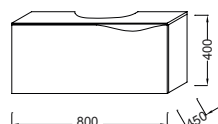

Stillness

EB2003

*-For further suitable mirrors and mirrored cabinets, see pages 146 - 153
-LED-lighting: energy efficiency class A++