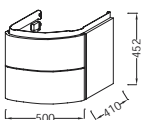

EB1101

EB1102