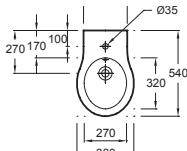

WC:
- Suitable activation plate 8844K
- Suitable mounting unit E4315 for setting/facing brick 3/6 L and E4313 for dry lining 3/6 L and E4312 for 2.6/4 L available

5008K

*-For further suitable mirrors and mirrored cabinets, see page 146 - 153
-LED lighting: energy efficiency class A++