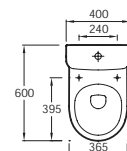

Wall-hung WC pan

54 x 36.5 cm
low flush 2.6/4 L or 3/6 L possible
4952K

Order toilet seat separately:
8322K - Slim removable WC seat with slow-close
8409K - removable WC seat with slow-close
8407K - standard WC seat

Wall-hung WC pan with CLEAN technology

54 x 36.5 cm
low flush 2.6/4 L or 3/6 L possible
4570K

Order toilet seat separately:
8322K - Slim removable WC seat with slow-close
8409K - removable WC seat with slow-close
8407K - standard WC seat

Compact wall-hung WC pan

48.5 x 36.5 cm
18560W

Order toilet seat separately:
E70011 - removable WC seat with slow-close
E70009 - standard WC seat

WC pan with cistern,

67 x 36.5 cm - vario outlet
comfort height 41 cm
low flush 2.6/5 L or 3/6 L possible
4956CK + 8410K/18581W

Order toilet seat separately:
8322K - Slim removable WC seat with slow-close
8409K - removable WC seat with slow-close
8407K - standard WC seat

WC pan with cistern

68 x 36.5 cm - vario outlet
comfort height: 45 cm
low flush 2.6/5 L or 3/6 L possible
4966CK + 8410K/18581W

Order toilet seat separately:
8322K - Slim removable WC seat with slow-close
8409K - removable WC seat with slow-close
8407K - standard WC seat

Compact WC pan with cistern 3/6 L

60 x 36.5 cm - vario outlet
comfort height 43 cm
18557K + 18581W

Order toilet seat separately:
E70011 - removable WC seat with slow-close
E70009 - standard WC seat

Compact WC pan with corner cistern

3/6 L - 60 x 36.5 cm - vario outlet
comfort height 43 cm
18557K + 18580W

Order toilet seat separately:
E70011 - removable WC seat with slow-close
E70009 - standard WC seat

Compact back-to-wall WC pan with corner cistern 3/6 L

60 x 36.5 cm - vario outlet - comfort height 43 cm
18558K + 18553W

Order toilet seat separately:
E70011 - removable WC seat with slow-close
E70009 - standard WC seat

WC: