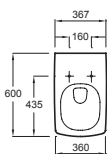

WC:

- Suitable activation plate 8848K or 8844K
- Suitable mounting unit E4315 for setting/facing brick 3/6 L and E4313 for dry lining 3/6 L

19045W

*-For further suitable mirrors and mirrored cabinets see page 146 - 153

-LED: energy efficiency class A++