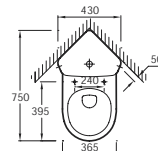

Wall-hung WC pan

54 x 36.5 cm
low flush 2.6/4 L or 3/6 L possible
4952K

Order toilet seat separately:
8322K - Slim removable WC seat with slow-close
8409K - removable WC seat with slow-close
8407K - standard WC seat

Wall-hung WC pan with CLEAN technology

54 x 36.5 cm
low flush 2.6/4 L or 3/6 L possible
4570K

Order toilet seat separately:
8322K - Slim removable WC seat with slow-close
8409K - removable WC seat with slow-close
8407K - standard WC seat

Compact wall-hung WC pan

48.5 x 36.5 cm
18560W

Order toilet seat separately:
E70011 - removable WC seat with slow-close
E70009 - standard WC seat

WC pan with cistern,

67 x 36.5 cm - vario outlet
comfort height 41 cm
low flush 2.6/5 L or 3/6 L possible
4956CK + 8410K/18581W

Order toilet seat separately:
8322K - Slim removable WC seat with slow-close
8409K - removable WC seat with slow-close
8407K - standard WC seat

WC pan with cistern

68 x 36.5 cm - vario outlet
comfort height: 45 cm
low flush 2.6/5 L or 3/6 L possible
4966CK + 8410K/18581W

Order toilet seat separately:
8322K - Slim removable WC seat with slow-close
8409K - removable WC seat with slow-close
8407K - standard WC seat

Compact WC pan with cistern 3/6 L

60 x 36.5 cm - vario outlet
comfort height 43 cm
18557K + 18581W

Order toilet seat separately:
E70011 - removable WC seat with slow-close
E70009 - standard WC seat

Compact WC pan with corner cistern

3/6 L - 60 x 36.5 cm - vario outlet
comfort height 43 cm
18557K + 18580W

Order toilet seat separately:
E70011 - removable WC seat with slow-close
E70009 - standard WC seat

Compact back-to-wall WC pan with corner cistern 3/6 L

60 x 36.5 cm - vario outlet - comfort height 43 cm
18558K + 18553W

Order toilet seat separately:
E70011 - removable WC seat with slow-close
E70009 - standard WC seat

WC: