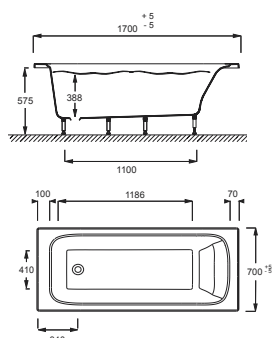

Elite

Kohler innovates by offering the first bath tub filled with Flight technology !
A robust product for long-lasting enjoyment.

Benefits

- Anti-microbial silver ion technology reducing bacteria up to 99.9%
- Large depth providing total immersion
- Dedicated removable gel cushion
- Self-supporting : don't require wood reinforcement
- Quick Clip feet

Flight

A unique Kohler material. Flight is a synthetic material with resine stone. It gives robustness to the bath tub.

6D030