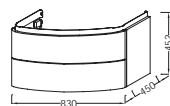

EB1106

*-For further suitable mirrors and mirrorede cabinets, see page 146 - 153
-fluorecent light: energy efficiency class A