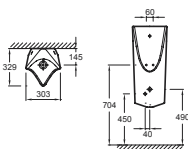

ZA022K

* -For further suitable mirrors and mirrored cabinets, see pages 146 - 153
-LED lighting: energy efficiency class A++