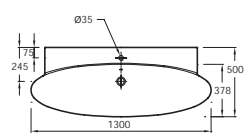

Vanity top
100 x 50 cm
4123K

Vanity top
80 x 46 cm
4124K

Vanity top
60 x 46 cm
4125K

Vessel
60 x 40 cm
4126K

Inset basin
60 x 48 cm
19076

Handwash basin with towel rail
45 x 33.5 cm
19079

2-drawers base unit and vanity top
W 109 cm
EB1105 + 4122K