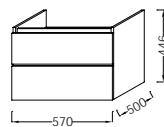

7278K

EB507

* -For further suitable mirrors and mirrored cabinets, see pages 146 - 153
-LED lighting: energy efficiency class A++