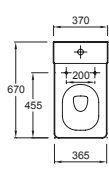

5033K + 5034K