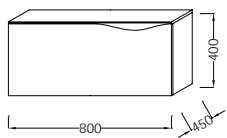

- Suitable activation plate 8848K or 8844K
- Suitable mounting unit E4315 for setting/facing brick 3/6 L and E4313 for dry lining 3/6 L and E4312 for 2.6/4 L available

EB2004