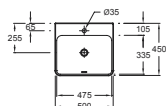

Vessel
60 x 40 x 10.5 cm

With overflow	Without overflow
VF102K	VF012K

Vessel
40 x 40 x 10.5 cm

With overflow	Without overflow
VG102K	VG012K

VA112K

VC112K

VD112K

VE112K