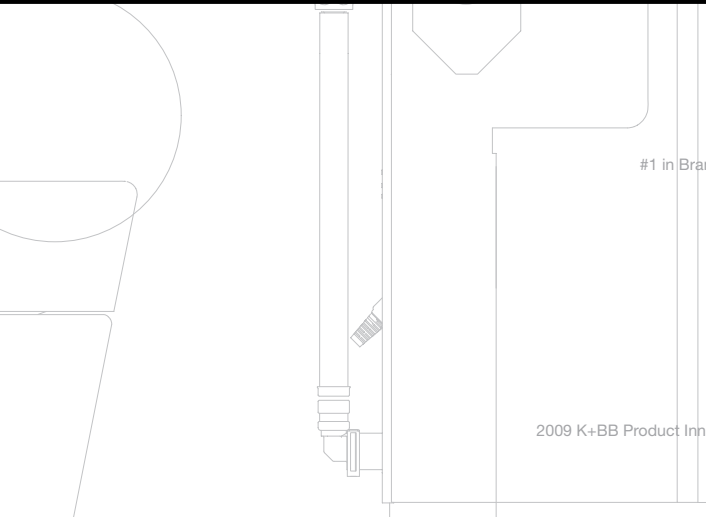

Industry Association Awards

- EPA 2010 WaterSense® Excellence Award: Kohler Co. – United States
- EPA 2008 & 2009 WaterSense Partner of the Year: Kohler Co. – United States
- 2009 PEI New Product Award – NSPE Mega Company Category – United States
- #1 in Brand Awareness: McGraw Hill 2009 Smart Market Report for Nonresidential Construction Market – United States

Design Association Awards

- Red dot product design 2010 – Honorable Mention: Rêve™ Bidet – Global
- Red Dot Product Design 2009 – Honorable Mention: Crevasse™ rinsing sink – Global
- Bronze 2009 IDEA® (*International Design Excellence Awards*): Karbon™ faucet – Global

Media Association Awards

- 2010 *Building Products* Most Valuable Product (MVP) Award: Flipside™ handshower – United States
- 2009 I.D. (*International Design Magazine*) – Honorable Mention, Karbon faucet – Global
- 2009 K+BB Product Innovator Awards – Merit Award: Flipside handshower, Robern Uplift cabinet, Stages kitchen sink – United States
- 2009 *Professional Builder*® 100 Best New Products: Flipside handshower – United States