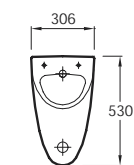

Presqu'île - Via

WC:

- Suitable activation plate 8848K
- Suitable mounting unit E4315 for setting/facing brick 3/6 L and E4313 for dry lining 3/6 L and E4312 for 2.6/4 L available

18843D