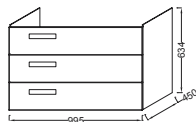

7343K / 7339K