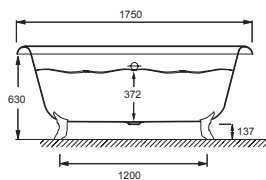

2945 + E4010N