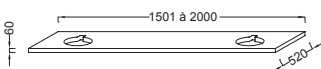

B55K-2000 / B55K-1600