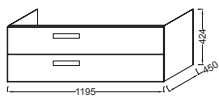

7477K / 7454K

7571K / 7563K

7588K / 7587K

7321K / 7310K