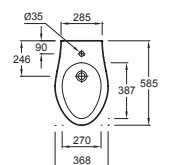

Presqu'île - Via

WC:

- Suitable activation plate 8848K
- Suitable mounting unit E4315 for setting/facing brick 3/6 L and E4313 for dry lining 3/6 L and E4312 for 2.6/4 L available

3595W