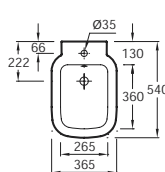

Replay

Order toilet seat separately:
8320K - slow-close seat
8319K - standard seat

Order toilet seat separately:
8320K - slow-close seat
8319K - standard seat

Order toilet seat separately:
8320K - slow-close seat
8319K - standard seat

Order toilet seat separately:
8320K - slow-close seat
8319K - standard seat

WC:

- Suitable activation plate 8848K and 8844K
- Suitable mounting unit E4315 for setting brick 3/6 L and E4313 for dry lining 3/6 L and E4312 for 2.6/4 L available

4843K