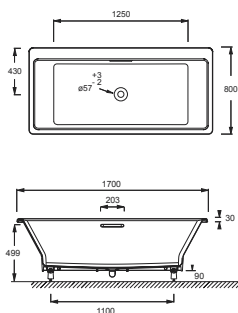

Rêve

Add a striking centerpiece to your bathroom with this freestanding bath that doubles as a bold, sculptural work of art. A slotted overflow accommodates a deep, relaxing soak. This modern cast iron bath rests on a painted white composite wood base.

Benefits

- Freestanding design creates a striking focal point in your bathing area.
- Sloped lumbar support on both ends.
- Safeguard® slip-resistant surface on bath floor.
- Slotted overflow allows for deep soaking.
- Center toe-tap drain.
- Includes one wooden pedestal base, four cast iron adjustable feet, and one wooden overflow/drain shroud.
- Coordinates with other products in the Rêve collection.

Cast iron embodies the expertise of Kohler.

Cast iron is an eco-friendly material because:

- it is 100 % recyclable
- it has thermal properties that maintain bath water at an even temperature
- The enamel means non-porosity and easy upkeep
- Highly-resistant to impact