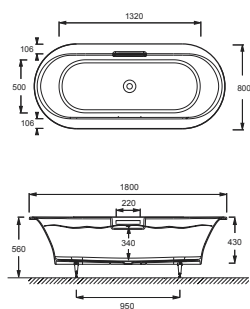

Volute

Kohler reinforce its cast iron offer by adding elegant and modern baths. Volute is particularly comfortable thanks to its soft lines and its slotted overflow.

Benefits

- Installation: undercounter, above-counter flush or freestanding.
- Double back bath.
- Slip-resistant surface on bath floor.
- Slotted overflow allows for deep soaking.
- Center toe-tap drain.

Cast iron embodies the expertise of Kohler.

Cast iron is an eco-friendly material because:

- it is 100 % recyclable
- it has thermal properties that maintain bath water at an even temperature
- The enamel means non-porosity and easy upkeep
- Highly-resistant to impact

6D038