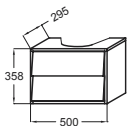

Back-to-wall WC pan
with 3/6 L cistern and slow-close seat
68 x 37.5 cm
19038W + 19039W

Wall-hung bidet
61 x 36 cm
19046W

Back-to-wall bidet
60 x 38 cm
19044W

WC:

- Suitable activation plate 8848K or 8844K
- Suitable mounting unit E4315 for setting/facing brick 3/6 L and E4313 for dry lining 3/6 L