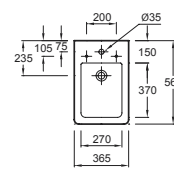

WC:

- Suitable activation plate 8848K
- Suitable mounting unit E4315 for setting/facing brick 3/6 L and E4313 for dry lining 3/6 L and E4312 for 2.6/4 L available

5037K

*-For further suitable mirrors and mirrored cabinets, see page 146 - 153

-LED: energy efficiency class A++
-fluorecent light: energy efficiency class A