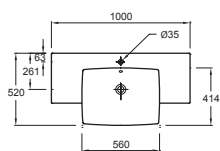

Handwash basin with towel rail
50 x 31.5 cm
19033W

Cabinet and vanity top
W 100 cm
EB760 + 19034W

Drawer unit
W 60 cm
EB764
To use with EB760

Cabinet and vessels basin
W 60 cm
EB761/EB762 + 19047W

19034W

19023W