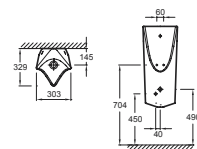

ZA032K

* -For further suitable mirrors and mirrored cabinets, see pages 146 - 153
-LED lighting: energy efficiency class A++