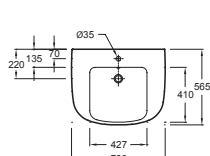

Optional: pedestal 18565W and semi-pedestal 18566W

Optional: towel rail E4729*

Optional: towel rail E4729*

Optional: towel rail E4729*

Optional: towel rail E4729*

Optional: towel rail E4690*

Optional: pedestal 18565W

4157K

*Also optional available pedestal 18565W and semi pedestal 18566W