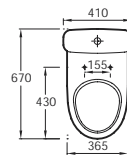

Wall-hung WC pan

54 x 36.5 cm
low flush 2.6/4 L or 3/6 L possible
4952K

Order toilet seat separately:
8322K - Slim removable WC seat with slow-close
8409K - removable WC seat with slow-close
8407K - standard WC seat

Wall-hung WC pan with CLEAN technology

54 x 36.5 cm
low flush 2.6/4 L or 3/6 L possible
4570K

Order toilet seat separately:
8322K - Slim removable WC seat with slow-close
8409K - removable WC seat with slow-close
8407K - standard WC seat

Compact wall-hung WC pan

48.5 x 36.5 cm
18560W

Order toilet seat separately:
E70011 - removable WC seat with slow-close
E70009 - standard WC seat

WC pan with cistern,

67 x 36.5 cm - vario outlet
comfort height 41 cm
low flush 2.6/5 L or 3/6 L possible
4956CK + 8410K/18581W

Order toilet seat separately:
8322K - Slim removable WC seat with slow-close
8409K - removable WC seat with slow-close
8407K - standard WC seat

WC pan with cistern

68 x 36.5 cm - vario outlet
comfort height: 45 cm
low flush 2.6/5 L or 3/6 L possible
4966CK + 8410K/18581W

Order toilet seat separately:
8322K - Slim removable WC seat with slow-close
8409K - removable WC seat with slow-close
8407K - standard WC seat

Compact WC pan with cistern 3/6 L

60 x 36.5 cm - vario outlet
comfort height 43 cm
18557K + 18581W

Order toilet seat separately:
E70011 - removable WC seat with slow-close
E70009 - standard WC seat

Compact WC pan with corner cistern

3/6 L - 60 x 36.5 cm - vario outlet
comfort height 43 cm
18557K + 18580W

Order toilet seat separately:
E70011 - removable WC seat with slow-close
E70009 - standard WC seat

Compact back-to-wall WC pan with corner cistern 3/6 L

60 x 36.5 cm - vario outlet - comfort height 43 cm
18558K + 18553W

Order toilet seat separately:
E70011 - removable WC seat with slow-close
E70009 - standard WC seat

WC: