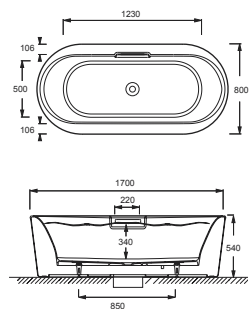

Volute

Kohler reinforce its cast iron offer by adding elegant and modern baths. Volute is particularly comfortable thanks to its soft lines and its slotted overflow.

Benefits

- Installation: undercounter, above-counter flush or freestanding.
- Double back bath.
- Slip-resistant surface on bath floor.
- Slotted overflow allows for deep soaking.
- Center toe-tap drain.

Cast iron embodies the expertise of Kohler.

Cast iron is an eco-friendly material because:

- it is 100 % recyclable
- it has thermal properties that maintain bath water at an even temperature
- The enamel means non-porosity and easy upkeep
- Highly-resistant to impact

6D063