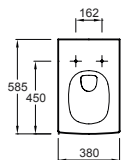

- Suitable activation plate 8848K or 8844K
- Suitable mounting unit E4315 for setting/facing brick 3/6 L and E4313 for dry lining 3/6 L and E4312 for 2.6/4 L available

2537W