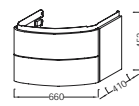

EB1106

*-For further suitable mirrors and mirrorede cabinets, see page 146 - 153
-fluorecent light: energy efficiency class A