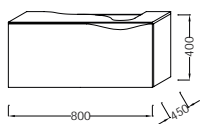

Stillness

EB2002

*-For further suitable mirrors and mirrored cabinets, see pages 146 - 153
-LED-lighting: energy efficiency class A++