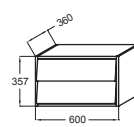

19047W

EB764