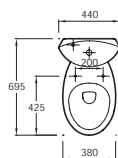

19077 + 19078