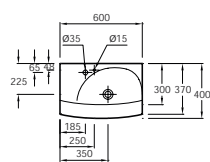

Stillness

2535W

*-For further suitable mirrors and mirrored cabinets, see pages 146 - 153
-LED-lighting: energy efficiency class A++