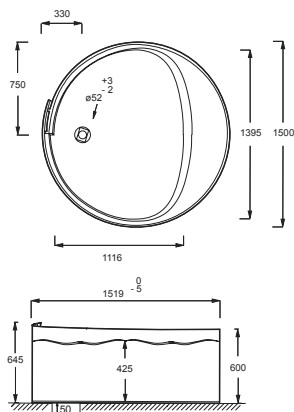

Affetto

The smooth flowing lines of the Affetto, resembling a rolled up parchment, make it the dramatic focal point for any modern bathroom. Made of exclusive KOHLER Lithocast™ acrylic, Affetto has a matte finish that resembles real stone, but feels warm to the touch. Affetto was inspired by the natural flow of water while ingeniously swirling. The hidden overflow design adds to the minimalist style of the bathtub.

Benefits

- Unique shape and freestanding design offer contemporary style
- Generous 185 cm length provides spacious bathing for up to two people
- Integral slotted overflow allows for deep soaking
- Easy to clean and maintain
- Center toe-tap drain with Lithocast cover

Lithocast

A premium solid-surface material that allows for new geometries, textures and designs for the modern bath. Lithocast offers the beauty of real stone yet is warm and comfortable against the body.