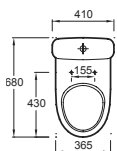

Wall-hung WC pan

54 x 36.5 cm
low flush 2.6/4 L or 3/6 L possible
4952K

Order toilet seat separately:
8322K - Slim removable WC seat with slow-close
8409K - removable WC seat with slow-close
8407K - standard WC seat

Wall-hung WC pan with CLEAN technology

54 x 36.5 cm
low flush 2.6/4 L or 3/6 L possible
4570K

Order toilet seat separately:
8322K - Slim removable WC seat with slow-close
8409K - removable WC seat with slow-close
8407K - standard WC seat

Compact wall-hung WC pan

48.5 x 36.5 cm
18560W

Order toilet seat separately:
E70011 - removable WC seat with slow-close
E70009 - standard WC seat

WC pan with cistern,

67 x 36.5 cm - vario outlet
comfort height 41 cm
low flush 2.6/5 L or 3/6 L possible
4956CK + 8410K/18581W

Order toilet seat separately:
8322K - Slim removable WC seat with slow-close
8409K - removable WC seat with slow-close
8407K - standard WC seat

WC pan with cistern

68 x 36.5 cm - vario outlet
comfort height: 45 cm
low flush 2.6/5 L or 3/6 L possible
4966CK + 8410K/18581W

Order toilet seat separately:
8322K - Slim removable WC seat with slow-close
8409K - removable WC seat with slow-close
8407K - standard WC seat

Compact WC pan with cistern 3/6 L

60 x 36.5 cm - vario outlet
comfort height 43 cm
18557K + 18581W

Order toilet seat separately:
E70011 - removable WC seat with slow-close
E70009 - standard WC seat

Compact WC pan with corner cistern

3/6 L - 60 x 36.5 cm - vario outlet
comfort height 43 cm
18557K + 18580W

Order toilet seat separately:
E70011 - removable WC seat with slow-close
E70009 - standard WC seat

Compact back-to-wall WC pan with corner cistern 3/6 L

60 x 36.5 cm - vario outlet - comfort height 43 cm
18558K + 18553W

Order toilet seat separately:
E70011 - removable WC seat with slow-close
E70009 - standard WC seat

WC: