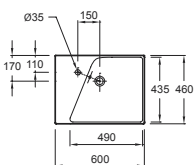

Formilia-Rythmik

XQ112K