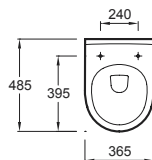

Wall-hung WC pan

54 x 36.5 cm
low flush 2.6/4 L or 3/6 L possible
4952K

Order toilet seat separately:
8322K - Slim removable WC seat with slow-close
8409K - removable WC seat with slow-close
8407K - standard WC seat

Wall-hung WC pan with CLEAN technology

54 x 36.5 cm
low flush 2.6/4 L or 3/6 L possible
4570K

Order toilet seat separately:
8322K - Slim removable WC seat with slow-close
8409K - removable WC seat with slow-close
8407K - standard WC seat

Compact wall-hung WC pan

48.5 x 36.5 cm
18560W

Order toilet seat separately:
E70011 - removable WC seat with slow-close
E70009 - standard WC seat

WC pan with cistern,

67 x 36.5 cm - vario outlet
comfort height 41 cm
low flush 2.6/5 L or 3/6 L possible
4956CK + 8410K/18581W

Order toilet seat separately:
8322K - Slim removable WC seat with slow-close
8409K - removable WC seat with slow-close
8407K - standard WC seat

WC pan with cistern

68 x 36.5 cm - vario outlet
comfort height: 45 cm
low flush 2.6/5 L or 3/6 L possible
4966CK + 8410K/18581W

Order toilet seat separately:
8322K - Slim removable WC seat with slow-close
8409K - removable WC seat with slow-close
8407K - standard WC seat

Compact WC pan with cistern 3/6 L

60 x 36.5 cm - vario outlet
comfort height 43 cm
18557K + 18581W

Order toilet seat separately:
E70011 - removable WC seat with slow-close
E70009 - standard WC seat

Compact WC pan with corner cistern

3/6 L - 60 x 36.5 cm - vario outlet
comfort height 43 cm
18557K + 18580W

Order toilet seat separately:
E70011 - removable WC seat with slow-close
E70009 - standard WC seat

Compact back-to-wall WC pan with corner cistern 3/6 L

60 x 36.5 cm - vario outlet - comfort height 43 cm
18558K + 18553W

Order toilet seat separately:
E70011 - removable WC seat with slow-close
E70009 - standard WC seat

WC: