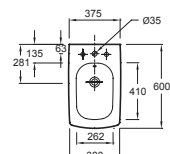

19044W

*-For further suitable mirrors and mirrored cabinets see page 146 - 153

-LED: energy efficiency class A++