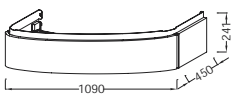

EB1106

*-For further suitable mirrors and mirrorede cabinets, see page 146 - 153
-fluorecent light: energy efficiency class A