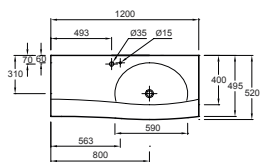

Stillness

2534W

*-For further suitable mirrors and mirrored cabinets, see pages 146 - 153
-LED-lighting: energy efficiency class A++