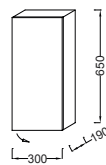

7277LK/7277RK