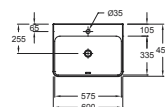

Vessel
60 x 40 x 10.5 cm

With overflow	Without overflow
VF102K	VF012K

Vessel
40 x 40 x 10.5 cm

With overflow	Without overflow
VG102K	VG012K

VA112K

VC112K

VD112K

VE112K