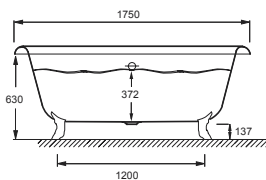

19142 + E4010N