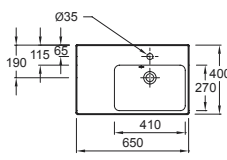

Reach

Optional: towel rail E4698 and legs E4724*

Optional: towel rail E4725 and legs E4724*

Optional: towel rail E4726 and legs E4724*

Optional: towel rail E4797 and legs E4724*

Optional: towel rail E4497 and legs E4724

Optional: towel rail E4727 and legs E4724*

Optional: towel rail E4691 and legs E4724*

Optional: towel rail E4697*

4947CK

*Also optional available pedestal 18565W and semi pedestal 18566W