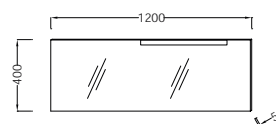

Stillness

EB2008

*-For further suitable mirrors and mirrored cabinets, see pages 146 - 153
-LED-lighting: energy efficiency class A++