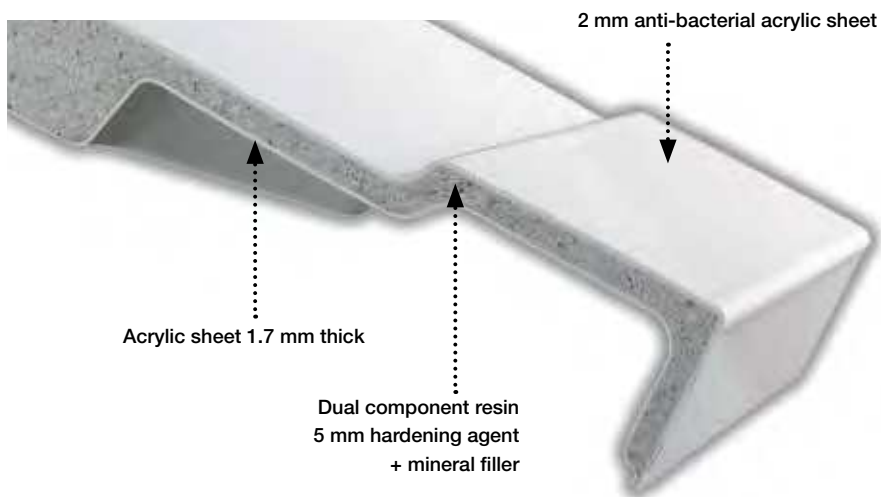

Flight

Made of a dual component resin covered with a layer of acrylic, Flight shower trays are extremely sturdy. This combination of materials features excellent strength, durability and weight characteristics. The acrylic finish helps prevent chipping and provides a glossy, smooth, naturally anti-slip surface that is easy to clean.

Benefits

- Anti-bacterial protection (silver-ion treatment)
- Riser kit and watertight upstands options
- Dimensionally precise to the mm
- Stronger than acrylic, tested to 510 kg
- Less slippery than resin stone
- Lighter than resin stone
- Large sizes, up to 170 cm
- 4 cm height
- 10-year guarantee