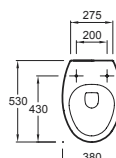

Presqu'île - Via

WC:

- Suitable activation plate 8848K
- Suitable mounting unit E4315 for setting/facing brick 3/6 L and E4313 for dry lining 3/6 L and E4312 for 2.6/4 L available

19555W