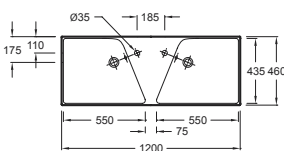

Handwash basin
40 x 30 cm
5091K
Optional: towel rail E4124

3-drawers base unit and vanity top
W 120 cm x D 45 cm
7364K (lacquered finish) + XM112K-Z
7349K (melamine finish) + XM112K-Z

XM112K

XN112K

XO112K