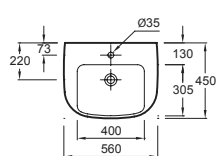

Optional: pedestal 18565W and semi-pedestal 18566W

Optional: towel rail E4729*

Optional: towel rail E4729*

Optional: towel rail E4729*

Optional: towel rail E4729*

Optional: towel rail E4690*

Optional: pedestal 18565W

18564W

*Also optional available pedestal 18565W and semi pedestal 18566W