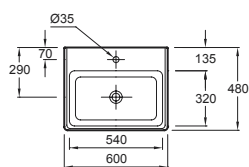

Fit - Ceramic vessel
60 x 48 cm
2531W

Delta - Ceramic vessel
50 x 40 cm
VH001K

2530W

2532W

2292

2200-G

2331W-8

2531W