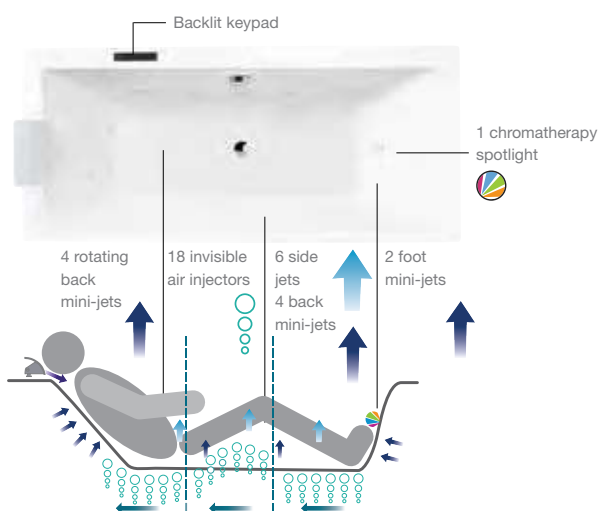

Excellence System

Lie back and enjoy an intense, relaxing moment.

- Water, Air, Turbo and Draining massage
- Water heater
- 4 programmes: Silence, Tonic, Relax and Wave (massage by zone)
- Chromatherapy
- Automatic drying and sanitizing cycle
- Cleaning cycle
- Silence Kit included