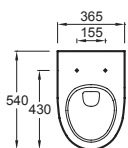

Wall-hung WC pan

54 x 36.5 cm
low flush 2.6/4 L or 3/6 L possible
4952K

Order toilet seat separately:
8322K - Slim removable WC seat with slow-close
8409K - removable WC seat with slow-close
8407K - standard WC seat

Wall-hung WC pan with CLEAN technology

54 x 36.5 cm
low flush 2.6/4 L or 3/6 L possible
4570K

Order toilet seat separately:
8322K - Slim removable WC seat with slow-close
8409K - removable WC seat with slow-close
8407K - standard WC seat

Compact wall-hung WC pan

48.5 x 36.5 cm
18560W

Order toilet seat separately:
E70011 - removable WC seat with slow-close
E70009 - standard WC seat

WC pan with cistern,

67 x 36.5 cm - vario outlet
comfort height 41 cm
low flush 2.6/5 L or 3/6 L possible
4956CK + 8410K/18581W

Order toilet seat separately:
8322K - Slim removable WC seat with slow-close
8409K - removable WC seat with slow-close
8407K - standard WC seat

WC pan with cistern

68 x 36.5 cm - vario outlet
comfort height: 45 cm
low flush 2.6/5 L or 3/6 L possible
4966CK + 8410K/18581W

Order toilet seat separately:
8322K - Slim removable WC seat with slow-close
8409K - removable WC seat with slow-close
8407K - standard WC seat

Compact WC pan with cistern 3/6 L

60 x 36.5 cm - vario outlet
comfort height 43 cm
18557K + 18581W

Order toilet seat separately:
E70011 - removable WC seat with slow-close
E70009 - standard WC seat

Compact WC pan with corner cistern

3/6 L - 60 x 36.5 cm - vario outlet
comfort height 43 cm
18557K + 18580W

Order toilet seat separately:
E70011 - removable WC seat with slow-close
E70009 - standard WC seat

Compact back-to-wall WC pan with corner cistern 3/6 L

60 x 36.5 cm - vario outlet - comfort height 43 cm
18558K + 18553W

Order toilet seat separately:
E70011 - removable WC seat with slow-close
E70009 - standard WC seat

WC: