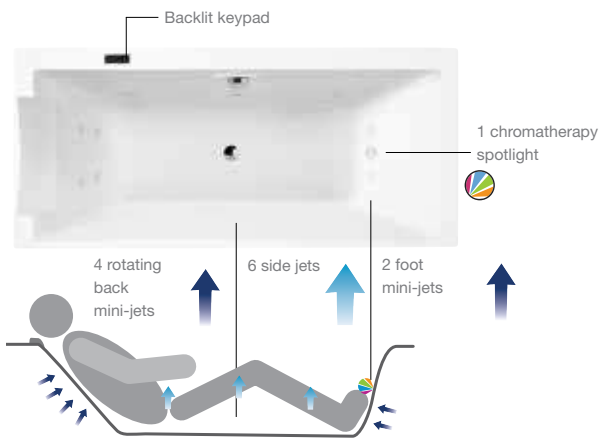

Plus System

Enjoy the revitalizing benefits of water

- Water massage
- Chromatherapy
- 2 massage programmes: Silence, Tonic