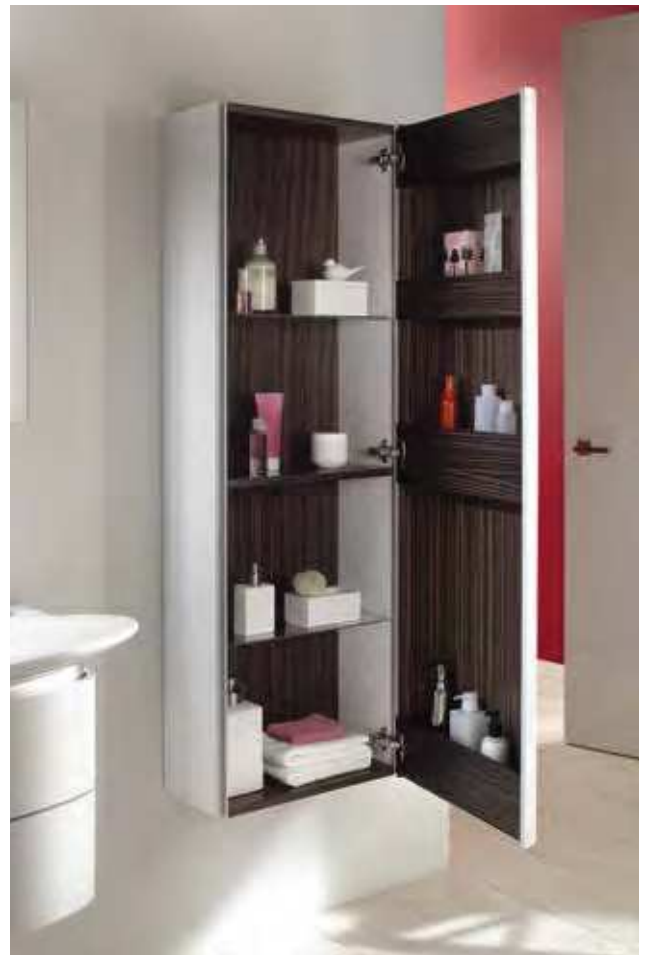

Furniture Finishes

Slow-close drawers

Cabinets with storage accessories

Mirrors with infrared switch

A range of glossy or satin lacquer options

Water-efficient WC 2.6/4 L. Only for Presqu'île wall-hung WC 3992K

All our wood-based products are 70% PEFC-certified

WC with slow-close seat

WC with removable seat for easy cleaning

Gloss White Lacquer - G1C

Gloss Titanium Grey Lacquer - N21

Gloss Frosted Chestnut Lacquer - N23

Soft Olivier Lacquer - M47

Rosewood Veneered - V13