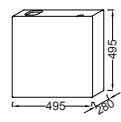

Recommended mirrored cabinets Moonlight, see page 147

WC:

- Suitable activation plate 8848K or 8844K
- Suitable mounting unit E4315 for setting/facing brick 3/6 L and E4313 for dry lining 3/6 L and E4312 for 2.6/4 L available

8265K

*-For further suitable mirrors and mirrored cabinets see page 146 - 153
-LED: energy efficiency class A++