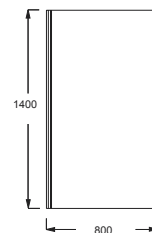

Benefits

Glass 5 mm thick for Minima, Reach and Bain Douche Neo

Anti-scale panel for Minima and Reach

E6D007

E50N8000A

E6D042