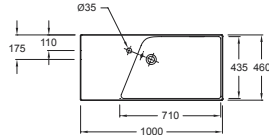

Handwash basin
40 x 30 cm
5091K
Optional: towel rail E4124

3-drawers base unit and vanity top
W 120 cm x D 45 cm
7364K (lacquered finish) + XM112K-Z
7349K (melamine finish) + XM112K-Z

XM112K

XN112K

XO112K