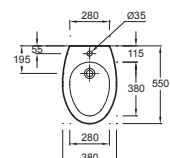

Presqu'île - Via

WC:

- Suitable activation plate 8848K
- Suitable mounting unit E4315 for setting/facing brick 3/6 L and E4313 for dry lining 3/6 L and E4312 for 2.6/4 L available

3994K