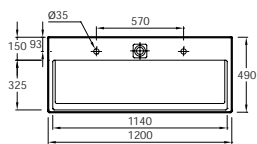

Terrace

Optional: towel bar E4906/E4905 and shelf E4916

Optional: towel bar E4906/E4905 and shelf E4916

Optional: towel bar E4906/E4905 and shelf E4916

Optional: towel bar E4906/E4905 and shelf E4916

XB112K

*- LED lighting : Energy efficiency class A++