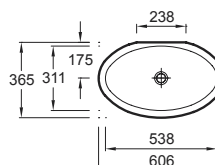

Canvas - Ceramic undercounter basin
49 x 41 cm
2874

Camber - Ceramic undercounter basin
Ø 41 cm
2349

2297-G

2215

2881

2883

2211

2240