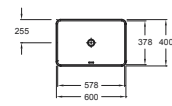

Vessel
60 x 40 x 10.5 cm

With overflow	Without overflow
VF102K	VF012K

Vessel
40 x 40 x 10.5 cm

With overflow	Without overflow
VG102K	VG012K

VA112K

VC112K

VD112K

VE112K