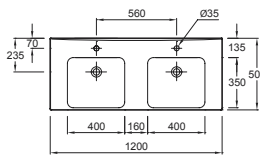

Reach

Optional: towel rail E4698 and legs E4724*

Optional: towel rail E4725 and legs E4724*

Optional: towel rail E4726 and legs E4724*

Optional: towel rail E4797 and legs E4724*

Optional: towel rail E4497 and legs E4724

Optional: towel rail E4727 and legs E4724*

Optional: towel rail E4691 and legs E4724*

Optional: towel rail E4697*

18570W

*Also optional available pedestal 18565W and semi pedestal 18566W