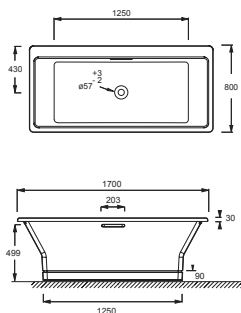

Rêve

Add a striking centerpiece to your bathroom with this freestanding bath that doubles as a bold, sculptural work of art. A slotted overflow accommodates a deep, relaxing soak. This modern cast iron bath rests on a painted white composite wood base.

Benefits

- Freestanding design creates a striking focal point in your bathing area.
- Sloped lumbar support on both ends.
- Safeguard® slip-resistant surface on bath floor.
- Slotted overflow allows for deep soaking.
- Center toe-tap drain.
- Includes one wooden pedestal base, four cast iron adjustable feet, and one wooden overflow/drain shroud.
- Coordinates with other products in the Rêve collection.

Cast iron embodies the expertise of Kohler.

Cast iron is an eco-friendly material because:

- it is 100 % recyclable
- it has thermal properties that maintain bath water at an even temperature
- The enamel means non-porosity and easy upkeep
- Highly-resistant to impact