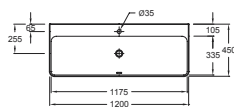

Tap Hole	With overflow	Without overflow
∅	VA102K	VA002K
●	VA112K	VA012K
●●	VA112K	VA022K

Tap Hole	With overflow	Without overflow
∅	VC102K	VC002K
●	VC112K	VC012K
●●●	VC112K-53	VC012K-53

Tap Hole	With overflow	Without overflow
∅	VD102K	VD002K
●	VD112K	VD012K
●●●	VD112K-53	VD012K-53

Tap Hole	With overflow	Without overflow
∅	VE102K	VE002K
●	VE112K	VE012K
●●●	VE112K-53	VE012K-53

With overflow	Without overflow
VF102K	VF012K

With overflow	Without overflow
VG102K	VG012K