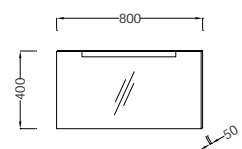

EB2007

*-For further suitable mirrors and mirrored cabinets, see pages 146 - 153
-LED-lighting: energy efficiency class A++

Base unit
W80 cm
EB2004

Base unit
W40 cm
EB2005

Tall Unit
W 40 cm
8075LK/8075RK

Wall-hung WC pan
58.5 x 38 cm
incl. slow-close seat and optional
brushed metal shroud
2537W + E75629