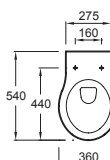

WC:
- Suitable activation plate 8844K
- Suitable mounting unit E4315 for setting/facing brick 3/6 L and E4313 for dry lining 3/6 L and E4312 for 2.6/4 L available

4462K

*-For further suitable mirrors and mirrored cabinets, see page 146 - 153
-LED lighting: energy efficiency class A++