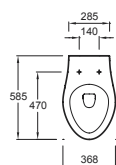

Presqu'île - Via

WC:

- Suitable activation plate 8848K
- Suitable mounting unit E4315 for setting/facing brick 3/6 L and E4313 for dry lining 3/6 L and E4312 for 2.6/4 L available

3594W