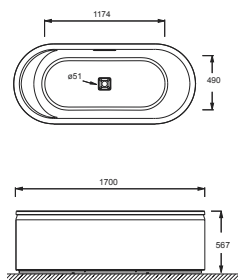

Freestanding bath
9287