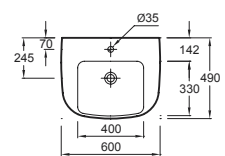

Optional: pedestal 18565W and semi-pedestal 18566W

Optional: towel rail E4729*

Optional: towel rail E4729*

Optional: towel rail E4729*

Optional: towel rail E4729*

Optional: towel rail E4690*

Optional: pedestal 18565W

18563W

*Also optional available pedestal 18565W and semi pedestal 18566W