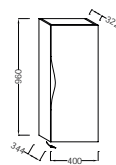

- Suitable activation plate 8848K or 8844K
- Suitable mounting unit E4315 for setting/facing brick 3/6 L and E4313 for dry lining 3/6 L and E4312 for 2.6/4 L available

8075RK