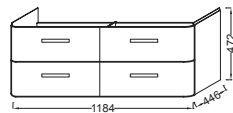

Optional: towel rail E4104

EB1045

8287LK/8287RK

*-For further suitable mirrors and mirrorede cabinets, see page 146 - 153
-LED: energy efficiency class A++