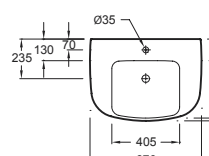

Optional: pedestal 18565W and semi-pedestal 18566W

Optional: towel rail E4729*

Optional: towel rail E4729*

Optional: towel rail E4729*

Optional: towel rail E4729*

Optional: towel rail E4690*

Optional: pedestal 18565W

4942CK

*Also optional available pedestal 18565W and semi pedestal 18566W