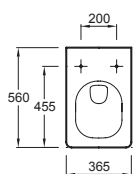

WC:

- Suitable activation plate 8848K
- Suitable mounting unit E4315 for setting/facing brick 3/6 L and E4313 for dry lining 3/6 L and E4312 for 2.6/4 L available

5036K

*-For further suitable mirrors and mirrored cabinets, see page 146 - 153

-LED: energy efficiency class A++
-fluorecent light: energy efficiency class A