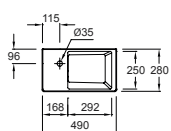

Terrace

Optional: towel bar E4906/E4905 and shelf E4916

Optional: towel bar E4906/E4905 and shelf E4916

Optional: towel bar E4906/E4905 and shelf E4916

Optional: towel bar E4906/E4905 and shelf E4916

GA012K

*- LED lighting : Energy efficiency class A++