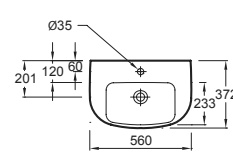

Optional: pedestal 18565W and semi-pedestal 18566W

Optional: towel rail E4729*

Optional: towel rail E4729*

Optional: towel rail E4729*

Optional: towel rail E4729*

Optional: towel rail E4690*

Optional: pedestal 18565W

4943K

*Also optional available pedestal 18565W and semi pedestal 18566W