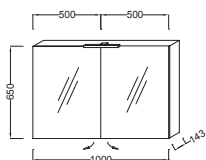

WC:
- Suitable activation plate 8844K
- Suitable mounting unit E4315 for setting/facing brick 3/6 L and E4313 for dry lining 3/6 L and E4312 for 2.6/4 L available

98438D

*-For further suitable mirrors and mirrored cabinets, see page 146 - 153
-LED lighting: energy efficiency class A++