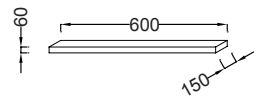

EB507

* -For further suitable mirrors and mirrored cabinets, see pages 146 - 153
-LED lighting: energy efficiency class A++