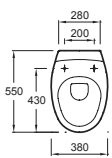

WC:

- Suitable activation plate 8848K
- Suitable mounting unit E4315 for setting/facing brick 3/6 L and E4313 for dry lining 3/6 L and E4312 for 2.6/4 L available

3992K