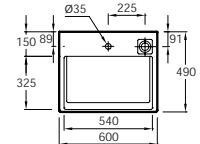

Terrace

Optional: towel bar E4906/E4905 and shelf E4916

Optional: towel bar E4906/E4905 and shelf E4916

Optional: towel bar E4906/E4905 and shelf E4916

Optional: towel bar E4906/E4905 and shelf E4916

XE112K

*- LED lighting : Energy efficiency class A++