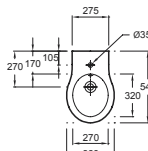

5009K

*-For further suitable mirrors and mirrored cabinets, see page 146 - 153
-LED lighting: energy efficiency class A++