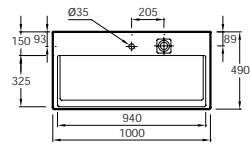

Terrace

Optional: towel bar E4906/E4905 and shelf E4916

Optional: towel bar E4906/E4905 and shelf E4916

Optional: towel bar E4906/E4905 and shelf E4916

Optional: towel bar E4906/E4905 and shelf E4916

XC112K

*- LED lighting : Energy efficiency class A++