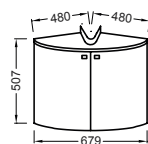

4041K

EB1099

* -For further suitable mirrors and mirrored cabinets, see page 146 - 153
-LED lighting: energy efficiency class A++