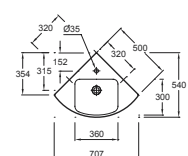

18582W

*Also optional available pedestal 18565W and semi pedestal 18566W