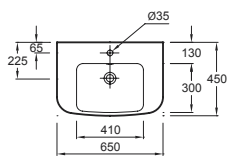

Optional: pedestal 18565W and semi-pedestal 18566W

Optional: towel rail E4729*

Optional: towel rail E4729*

Optional: towel rail E4729*

Optional: towel rail E4729*

Optional: towel rail E4690*

Optional: pedestal 18565W

2385K

*Also optional available pedestal 18565W and semi pedestal 18566W