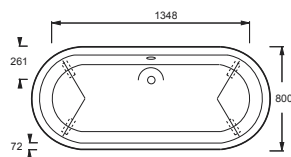

19142 + E4010N

2945 + E4010N