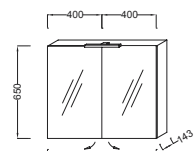

WC:

- Suitable activation plate 8848K
- Suitable mounting unit E4315 for setting/facing brick 3/6 L and E4313 for dry lining 3/6 L and E4312 for 2.6/4 L available

98437D

*-For further suitable mirrors and mirrored cabinets, see page 146 - 153

-LED: energy efficiency class A++
-fluorecent light: energy efficiency class A