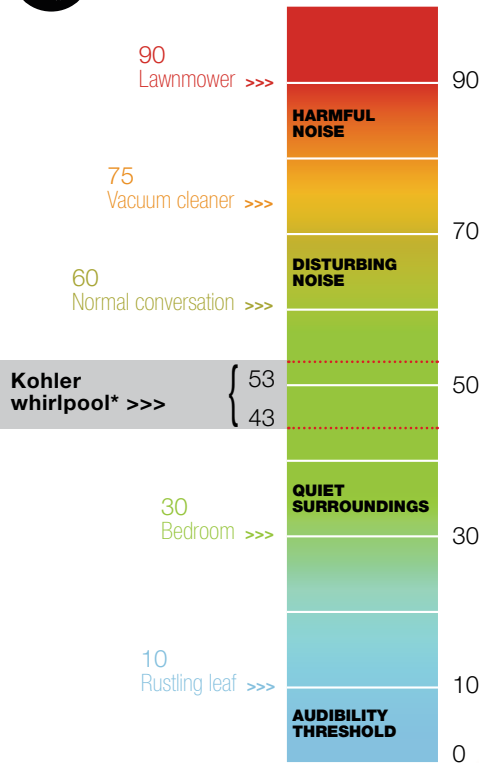

Whirlpool systems

Silence is golden

Silence Programme

The 3 systems we offer are equipped with a Silence programme – a massage sequence especially designed to be as quiet as possible (30% to 40% less noise than a typical programme).

Silence Kit

The Luxe and Excellent systems are equipped with a soundproofing kit (anti-vibrating insulation), and a Silence Box (soundproofing panels for optimized noise reduction).

CSTB

For the purpose of transparency, Kohler commissioned the CSTB (Science and Technology Centre for the Construction Industry) to measure the noise impact from their whirlpool baths.

Testing was conducted in accordance with the EN 15657-1 standard.

Sound levels in decibels

*Equipped with a Silence Box, Silence Programme (excluding waterfall)