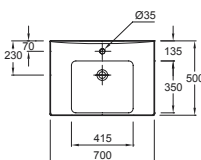

Reach

Optional: towel rail E4698 and legs E4724*

Optional: towel rail E4725 and legs E4724*

Optional: towel rail E4726 and legs E4724*

Optional: towel rail E4797 and legs E4724*

Optional: towel rail E4497 and legs E4724

Optional: towel rail E4727 and legs E4724*

Optional: towel rail E4691 and legs E4724*

Optional: towel rail E4697*

18572W

*Also optional available pedestal 18565W and semi pedestal 18566W