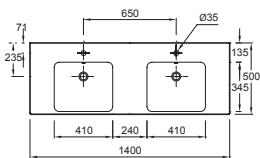

Reach

Optional: towel rail E4698 and legs E4724*

Optional: towel rail E4725 and legs E4724*

Optional: towel rail E4726 and legs E4724*

Optional: towel rail E4797 and legs E4724*

Optional: towel rail E4497 and legs E4724

Optional: towel rail E4727 and legs E4724*

Optional: towel rail E4691 and legs E4724*

Optional: towel rail E4697*

4812K

*Also optional available pedestal 18565W and semi pedestal 18566W