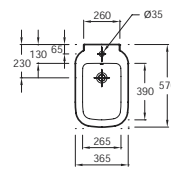

4973K + 4846K/1992K