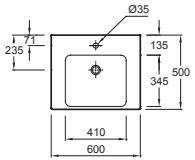

4935K

*Also optional available pedestal 18565W and semi pedestal 18566W