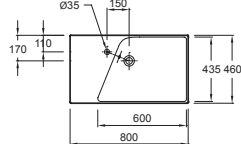

Handwash basin
40 x 30 cm
5091K
Optional: towel rail E4124

3-drawers base unit and vanity top
W 120 cm x D 45 cm
7364K (lacquered finish) + XM112K-Z
7349K (melamine finish) + XM112K-Z

XM112K

XN112K

XO112K