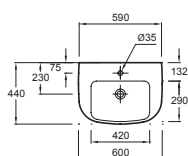

Optional: pedestal 18565W and semi-pedestal 18566W

Optional: towel rail E4729*

Optional: towel rail E4729*

Optional: towel rail E4729*

Optional: towel rail E4729*

Optional: towel rail E4690*

Optional: pedestal 18565W

18555W

*Also optional available pedestal 18565W and semi pedestal 18566W