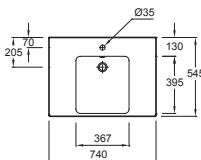

Reach

Optional: towel rail E4698 and legs E4724*

Optional: towel rail E4725 and legs E4724*

Optional: towel rail E4726 and legs E4724*

Optional: towel rail E4797 and legs E4724*

Optional: towel rail E4497 and legs E4724

Optional: towel rail E4727 and legs E4724*

Optional: towel rail E4691 and legs E4724*

Optional: towel rail E4697*

4156K

*Also optional available pedestal 18565W and semi pedestal 18566W