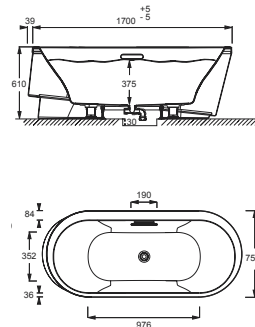

Oval Evok
18347K