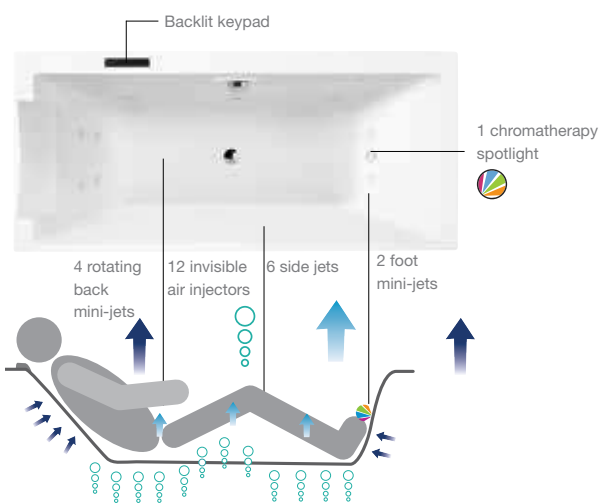

Premium System

Take advantage of an invigorating or relaxing air, water or turbo massage – however you like it.

- Water, Air, Turbo massage
- 3 programmes: Silence, Tonic and Relax
- Chromatherapy
- Automatic drying and sanitizing cycle
- Cleaning cycle
- Silence Kit included