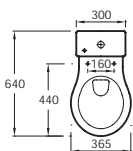

4448K + 4790K