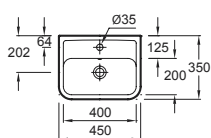

Optional: towel rail E4104

4120K

EB1045

8287LK/8287RK

*-For further suitable mirrors and mirrorede cabinets, see page 146 - 153
-LED: energy efficiency class A++