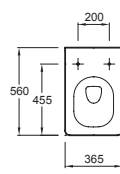

WC:

- Suitable activation plate 8848K
- Suitable mounting unit E4315 for setting/facing brick 3/6 L and E4313 for dry lining 3/6 L and E4312 for 2.6/4 L available

5038K

*-For further suitable mirrors and mirrored cabinets, see page 146 - 153

-LED: energy efficiency class A++
-fluorecent light: energy efficiency class A