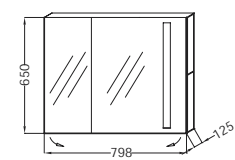

Mirrored cabinet *
W 80 cm
LED lighting and infrared sensor switch
3924D-L/3924D-R
Also available in 100 and 50 cm

4120K

EB1048

EB1047

EB1046

EB1045

8287LK/8287RK

EB1161