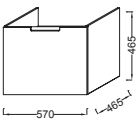

98250K

* -For further suitable mirrors and mirrored cabinets, see pages 146 - 153
-LED lighting: energy efficiency class A++