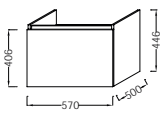

Half unit
W 30 cm
7277LK/7277RK

Shelf
EB500 - W 60 cm
EB501 - W 80 cm

End cap kit
EB508

Tower rail bracket
EB507

Towel rail
EB506

Mirror*
W 80 cm
Anti-Steam feature
LED lighting and infrared sensor switch
EB1413
Also available W 160, W 140, W 130,
W 120, W 110, W 100, W 90, W 70,
W 60, W 50 cm