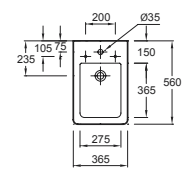

5040K

*-For further suitable mirrors and mirrored cabinets, see page 146 - 153

-LED: energy efficiency class A++
-fluorecent light: energy efficiency class A