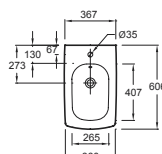

WC:

- Suitable activation plate 8848K or 8844K
- Suitable mounting unit E4315 for setting/facing brick 3/6 L and E4313 for dry lining 3/6 L

19046W

*-For further suitable mirrors and mirrored cabinets see page 146 - 153

-LED: energy efficiency class A++