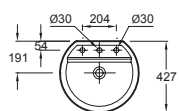

Fit - Ceramic vessel
60 x 48 cm
2531W

Delta - Ceramic vessel
50 x 40 cm
VH001K

2530W

2532W

2292

2200-G

2331W-8

2531W