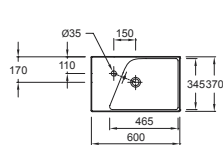

Formilia-Rythmik

XR112K