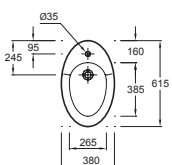

Presqu'île - Via

WC:

- Suitable activation plate 8848K
- Suitable mounting unit E4315 for setting/facing brick 3/6 L and E4313 for dry lining 3/6 L and E4312 for 2.6/4 L available

19556W