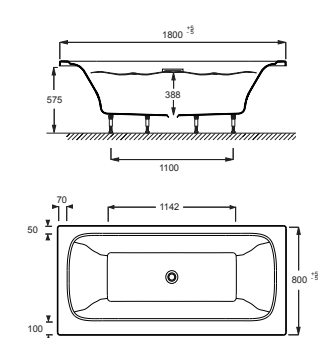

Elite

Kohler innovates by offering the first bath tub filled with Flight technology !
A robust product for long-lasting enjoyment.

Benefits

- Anti-microbial silver ion technology reducing bacteria up to 99.9%
- Large depth providing total immersion
- Dedicated removable gel cushion
- Self-supporting : don't require wood reinforcement
- Quick Clip feet

Flight

A unique Kohler material. Flight is a synthetic material with resine stone. It gives robustness to the bath tub.

E6D032