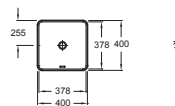

VD112K

VG102K