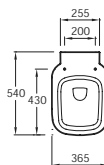

Replay

Order toilet seat separately:
8320K - slow-close seat
8319K - standard seat

Order toilet seat separately:
8320K - slow-close seat
8319K - standard seat

Order toilet seat separately:
8320K - slow-close seat
8319K - standard seat

Order toilet seat separately:
8320K - slow-close seat
8319K - standard seat

WC:

- Suitable activation plate 8848K and 8844K
- Suitable mounting unit E4315 for setting brick 3/6 L and E4313 for dry lining 3/6 L and E4312 for 2.6/4 L available