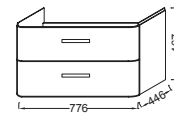

Optional: towel rail E4104

EB1045

8287LK/8287RK

*-For further suitable mirrors and mirrorede cabinets, see page 146 - 153
-LED: energy efficiency class A++