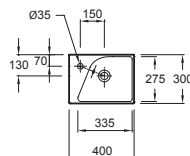

Formilia-Rythmik

5091K