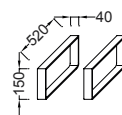

EB507

* -For further suitable mirrors and mirrored cabinets, see pages 146 - 153
-LED lighting: energy efficiency class A++