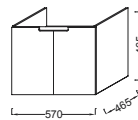

98246K

* -For further suitable mirrors and mirrored cabinets, see pages 146 - 153
-LED lighting: energy efficiency class A++