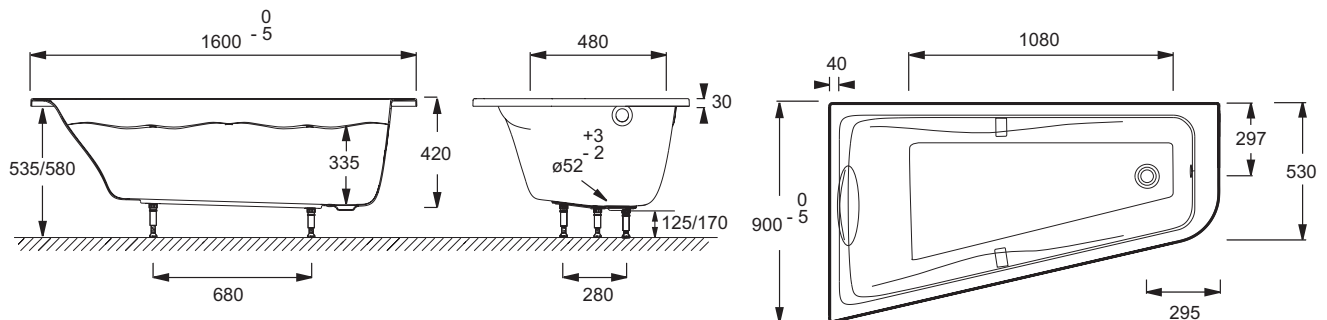

Collection: REACH

Finish*:

00 - White

Main features:

Features

- Dimensions: 160 x 90
- Material: Acrylic
- Volume: 170/100
- Shape: Asymmetric
- Left handed asymmetric model.
- Black pillow included.
- Wide ledge can accommodate a bathscreen.
- Available with self-supporting frame 15562K-SF
- Weight: 24 kg
- Installation: Built-in
- Shape: Asymmetric
- Space-saving bath that fits in all bathrooms.
- Ergonomic shape for optimal bathing comfort.
- Tap deck and waste at foot end for easy access and maintenance.
- Fast assembly with Quick Clip foot system.

Required products

- 70174K: Standard waste

Technical drawing

Product Specification: Left hand asymmetric bath 160 x 90 cm. 15562K. Collection: REACH. Dimensions: 160 x 90. Weight: 24 kg. Material: Acrylic. Installation: Built-in. Volume: 170/100. Shape: Asymmetric. Shape: Asymmetric. Space-saving bath that fits in all bathrooms.. Left handed asymmetric model.. Ergonomic shape for optimal bathing comfort. Black pillow included.. Tap deck and waste at foot end for easy access and maintenance.. Wide ledge can accommodate a bathscreen.. Fast assembly with Quick Clip foot system.. Available with self-supporting frame 15562K-SF.