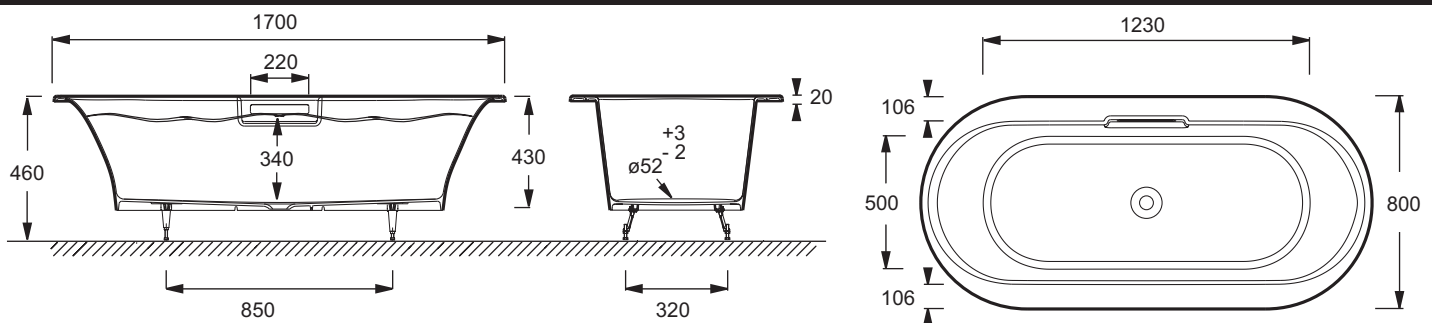

Collection: VOLUTE

Finish\*:

00 - White

## Features

- Dimensions: 170 x 80
- Material: Cast iron
- Volume: 216
- 3 types of installation: drop-in, undermount, flush installation
- Antislip pattern: optimal safety
- 25 years warranty
- Weight: 145 kg
- Installation: Drop-in, Flush installation, Undermount
- Shape: Oval
- Specific drain with flush overflow: smooth surface, easy to care
- Cast iron benefits: recyclable material, resistant to scratches, shocks and burns, easy to care, keeps water warm longer

## Technical drawing

Product Specification: Cast iron bath 170 x 80 cm, 6D037. Collection: VOLUTE. Dimensions: 170 x 80. Weight: 145 kg. Material: Cast iron. Installation: Drop-in, Flush installation, Undermount. Volume: 216. Shape: Oval. 3 types of installation: drop-in, undermount, flush installation. Specific drain with flush overflow: smooth surface, easy to care. Antislip pattern: optimal safety. Cast iron benefits: recyclable material, resistant to scratches, shocks and burns, easy to care, keeps water warm longer. 25 years warranty.