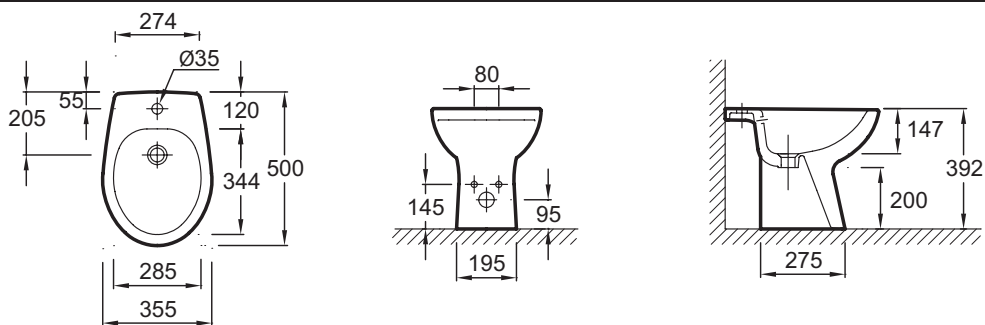

Collection: PATIO

Finish*:

00 - White

Features

- Dimensions: 50 x 35,5 cm
- 1 faucet hole

- Material: Ceramic

Technical drawing

Product Specification: Bidet 50 x 35,5 cm. 15538K. Collection: PATIO. Dimensions: 50 x 35,5 cm. Material: Ceramic. 1 faucet hole.