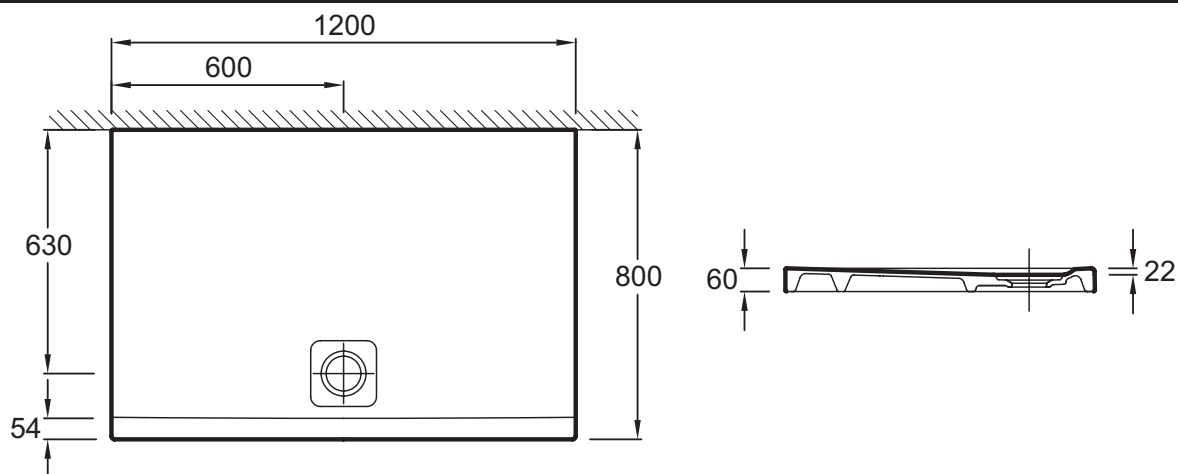

Extra-slim rectangular ceramic shower tray 120 x 80 x 6 cm

N114K

Collection: REACH

Finish*:

220 - White
antislip

Main features:

Features

- Dimensions: 120 x 80 x 6
- Material: Ceramic
- Floorstanding or inset
- Order with special drain and cover 9276K
- Weight: 44.5 kg
- Installation: Floor-standing or inset
- Anti-slip glaze
- Waste Ø 90 mm

Technical drawing

Product Specification: Extra-slim rectangular ceramic shower tray 120 x 80 x 6 cm. N114K. Collection: REACH. Dimensions: 120 x 80 x 6. Weight: 44.5 kg. Material: Ceramic. Installation: Floor-standing or inset. Floorstanding or inset. Anti-slip glaze. Order with special drain and cover 9276K. Waste Ø 90 mm.