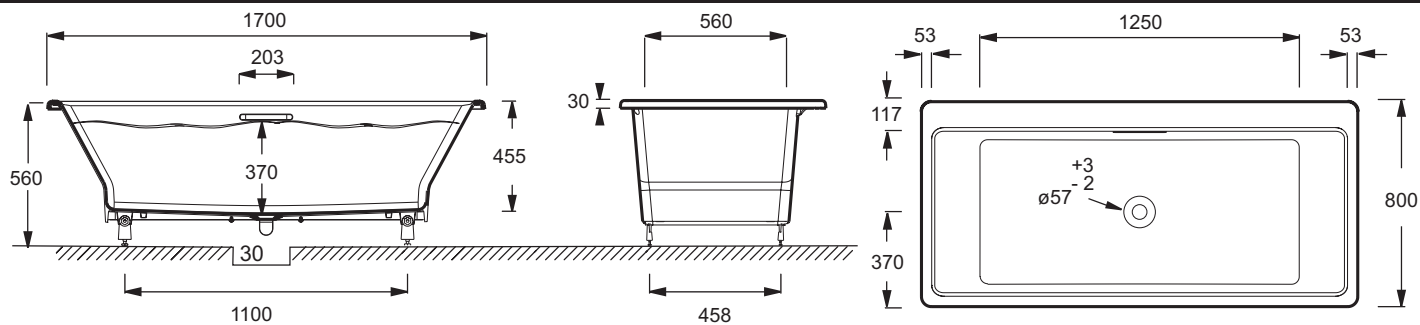

## Features

• Weight: 1.6 kg

• Installation: Built-in

## Technical drawing

Product Specification: Clicker waste. 18355T. Collection: RÊVE. Weight: 1.6 kg. Installation: Built-in.