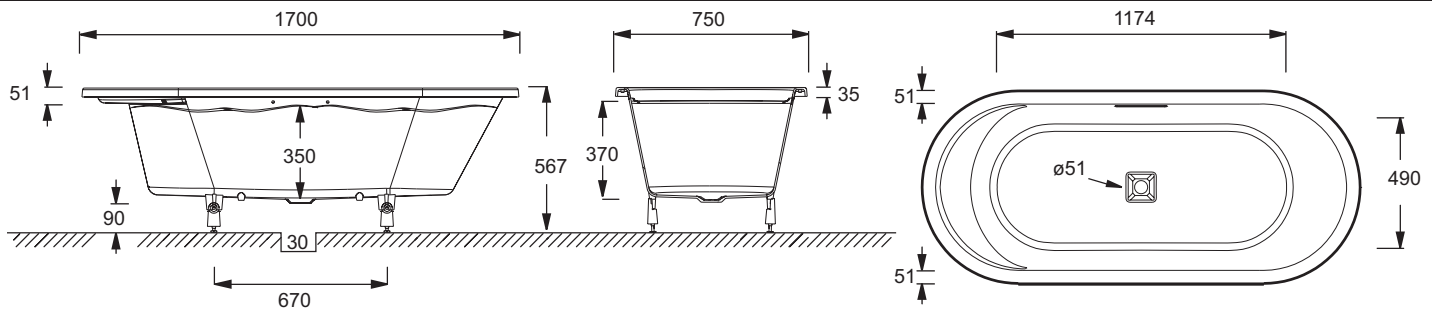

Collection: LOVEE

Finish*:

NA - Neutral

Features

- Weight: 3 kg

Technical drawing

Product Specification: Set of feet (4 feet). 1172T. Collection: LOVEE. Weight: 3 kg.