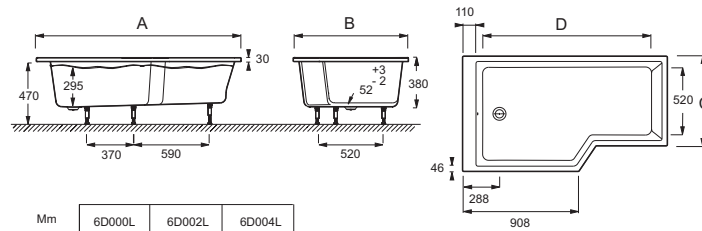

Collection: BAIN-DOUCHE NÉO

Finish*:

00 - White

Features

- Dimensions: 170 x 90
- Material: Acrylic
- Volume: 262
- Adjustable feet
- Weight: 26 kg
- Installation: Built-in
- Left hand

Technical drawing

Product Specification: Bain-Douche insert shower-bath 170 x 90/70 cm. 6D002L. Collection: BAIN-DOUCHE NÉO. Dimensions: 170 x 90. Weight: 26 kg. Material: Acrylic. Installation: Built-in. Volume: 262. Left hand. Adjustable feet.