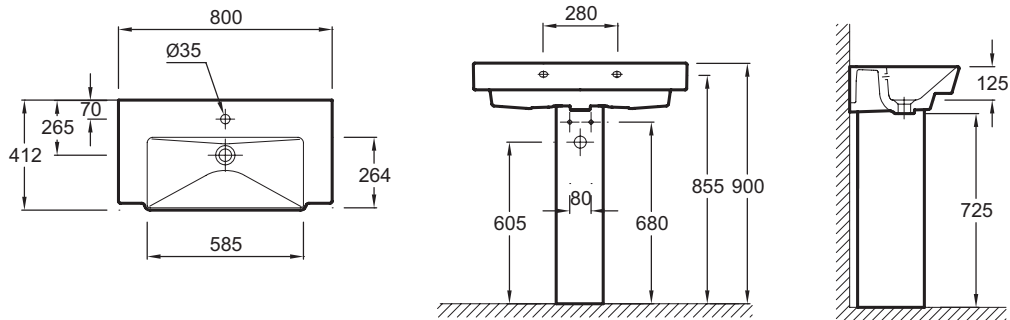

Collection: RÊVE

Finish*:

00 - White

Features

• Weight: 18.8 kg

• Installation: Floor-standing

Technical drawing

Product Specification: 0. 5032W. Collection: RÊVE. Weight: 18.8 kg. Installation: Floor-standing.