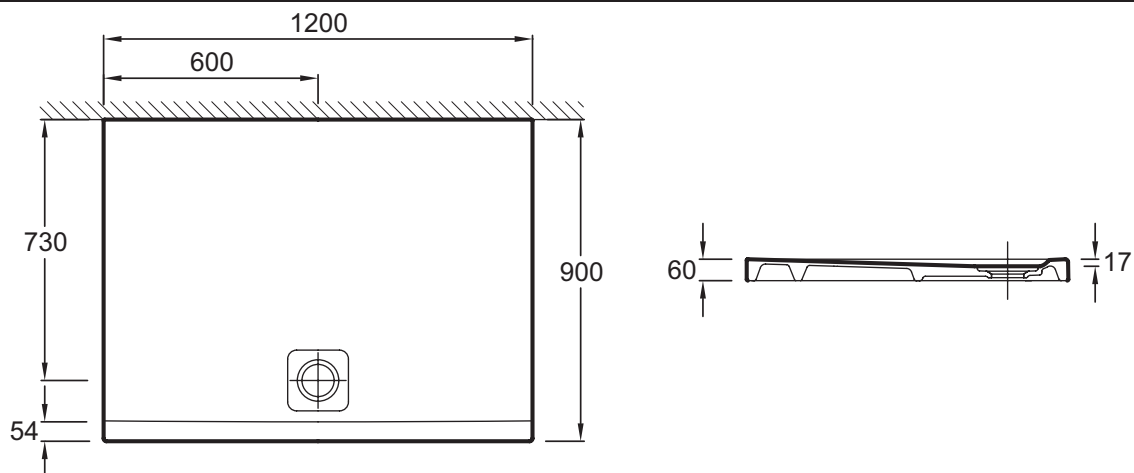

Extra-slim rectangular ceramic shower tray 120 x 90 x 6 cm

N115K

Collection: REACH

Finish*:

220 - White
antislip

Main features:

Features

- Dimensions: 120 x 90 x 6
- Material: Ceramic
- Shape: Rectangular
- Floorstanding or inset
- Order with special drain and cover 9276K
- Weight: 46.5 kg
- Installation: Floor-standing or inset
- Shape: Rectangular
- Anti-slip glaze
- Waste Ø 90 mm

Technical drawing

Product Specification: Extra-slim rectangular ceramic shower tray 120 x 90 x 6 cm. N115K. Collection: REACH. Dimensions: 120 x 90 x 6. Weight: 46.5 kg. Material: Ceramic. Installation: Floor-standing or inset. Shape: Rectangular. Shape: Rectangular. Floorstanding or inset. Anti-slip glaze. Order with special drain and cover 9276K. Waste Ø 90 mm.