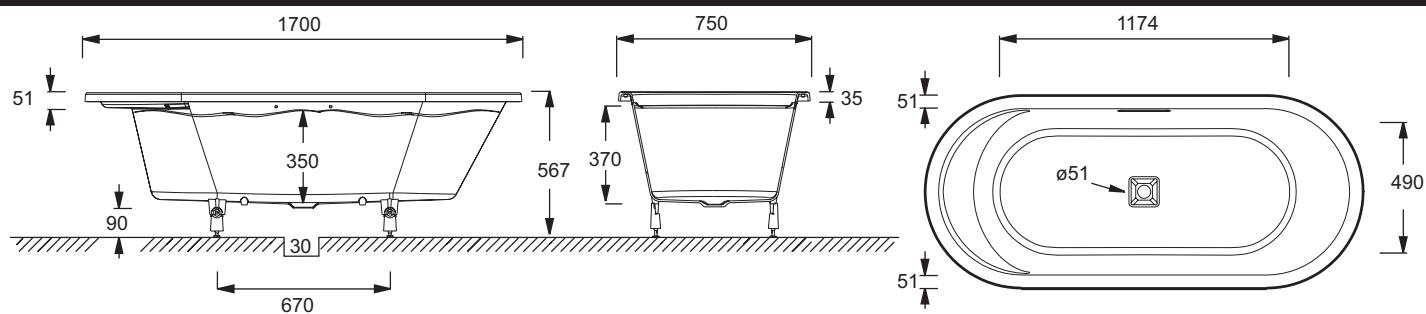

Collection: LOVEE

Finish*:

00 - White

Features

- Dimensions: 170 x 75
- Material: Cast iron
- Volume: 231
- Anti-slip coating
- Weight: 132 kg
- Installation: Built-in
- Shape: Rectangular

Technical drawing

Product Specification: Cast iron bath, built in, 170 x 75 cm. 9286. Collection: LOVEE. Dimensions: 170 x 75. Weight: 132 kg. Material: Cast iron. Installation: Built-in. Volume: 231. Shape: Rectangular. Anti-slip coating.