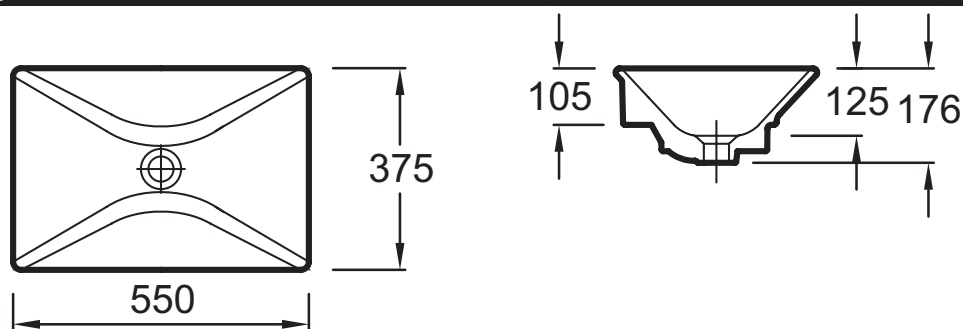

Collection: RÊVE

Finish*:

00 - White

Features

- Dimensions: 55 x 37.5
- Installation: Countertop

- Weight: 329 kg

Technical drawing

Product Specification: Vessel 55 cm. 4818K. Collection: RÊVE. Dimensions: 55 x 37.5. Weight: 329 kg. Installation: Countertop.