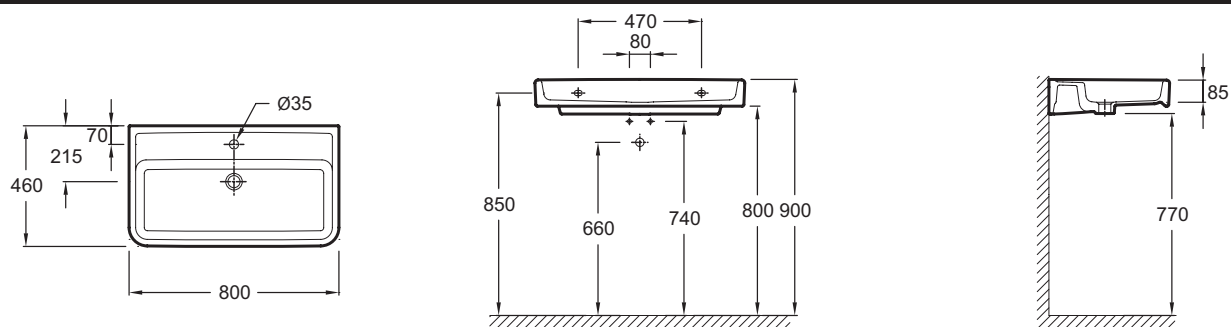

Collection: REPLAY

Finish*:

00 - White

Features

- Dimensions: 80 x 46
- Installation: Self-supporting. Can be mounted onto specific cabinet.

• Weight: 23.1 kg

Technical drawing

Product Specification: #1 1-hole vanity top 80 cm. 4118K-X5. Collection: REPLAY. Dimensions: 80 x 46. Weight: 23.1 kg. Installation: Self-supporting. Can be mounted onto specific cabinet..