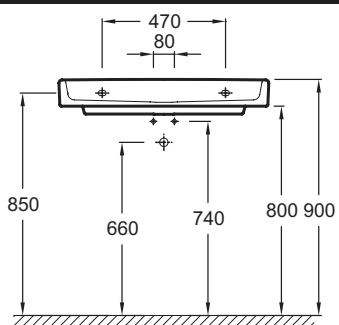

Collection: REPLAY

Finish*:

00 - White

Features

- Dimensions: 80 x 46
- Installation: Self-supporting. Can be mounted onto specific cabinet.

• Weight: 23.1 kg

Technical drawing

Product Specification: #1 3-hole vanity top 80 cm. 4118K-8. Collection: REPLAY. Dimensions: 80 x 46. Weight: 23.1 kg. Installation: Self-supporting. Can be mounted onto specific cabinet..