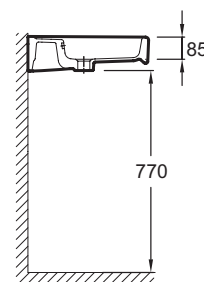

Collection: REPLAY

Finish*:

00 - White

Features

- Dimensions: 80 x 46
- Installation: Self-supporting. Can be mounted onto specific cabinet.

• Weight: 23.1 kg

Technical drawing

Product Specification: #1 3-hole vanity top 80 cm. 4118K-8. Collection: REPLAY. Dimensions: 80 x 46. Weight: 23.1 kg. Installation: Self-supporting. Can be mounted onto specific cabinet..