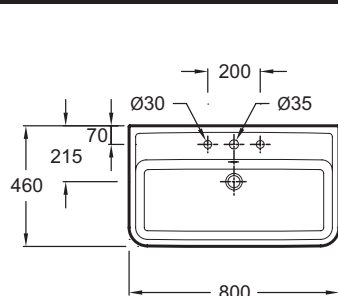

Collection: REPLAY

Finish*:

00 - White

Features

- Dimensions: 80 x 46
- Installation: Self-supporting. Can be mounted onto specific cabinet.

• Weight: 23.1 kg

Technical drawing

Product Specification: #1 3-hole vanity top 80 cm. 4118K-8. Collection: REPLAY. Dimensions: 80 x 46. Weight: 23.1 kg. Installation: Self-supporting. Can be mounted onto specific cabinet..