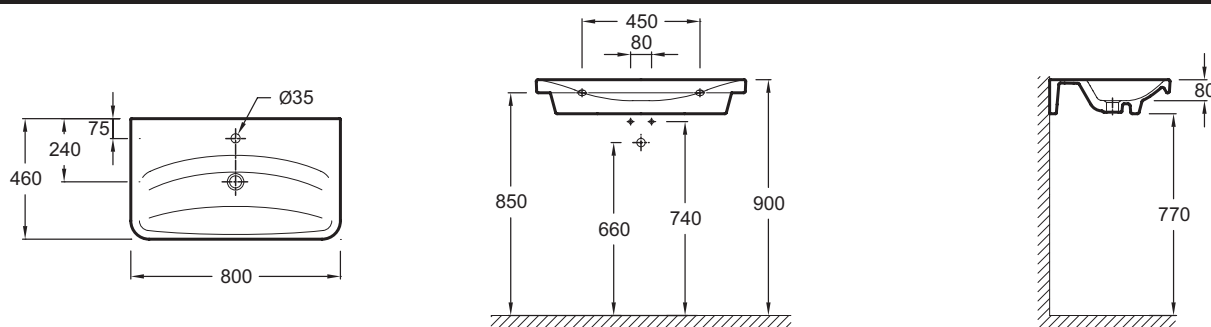

Collection: REPLAY

Finish*:

00 - White

Features

- Dimensions: 80 x 46
- Installation: Self-supporting. Can be mounted onto specific cabinet.

• Weight: 20.2 kg

Technical drawing

Product Specification: #2 1-hole vanity top 80 cm. 4114K-X5. Collection: REPLAY. Dimensions: 80 x 46. Weight: 20.2 kg. Installation: Self-supporting. Can be mounted onto specific cabinet.