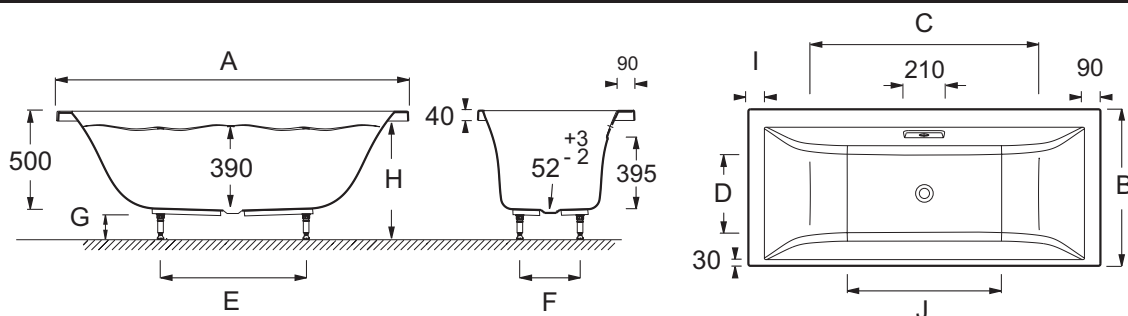

Collection: EVOK

Finish*:

00 - White

Features

- Dimensions: 170 x 75
- Material: Acrylic
- Volume: 220
- Double-ended bath and central waste: ideal for two-persons bathing
- An exceptionally-deep bath for maximum relaxation
- Easy-to-install. adjustable feet thanks to patented Quick Clip system.
- Weight: 22 kg
- Installation: Built-in
- Shape: Rectangular
- Rectangular bath with modern design and generous shape
- Long side tap deck

Technical drawing

Product Specification: Bath 170 x 75 cm. 18929D. Collection: EVOK. Dimensions: 170 x 75. Weight: 22 kg. Material: Acrylic. Installation: Built-in. Volume: 220. Shape: Rectangular. Double-ended bath and central waste: ideal for two-persons bathing. Rectangular bath with modern design and generous shape. An exceptionally-deep bath for maximum relaxation. Long side tap deck. Easy-to-install. adjustable feet thanks to patented Quick Clip system..