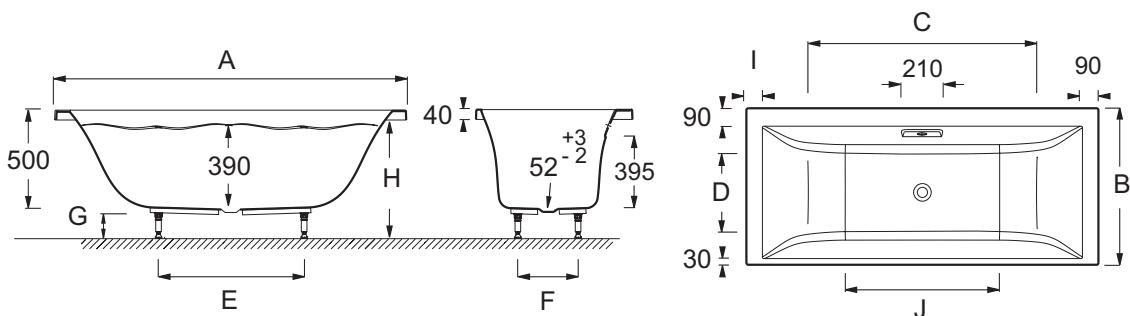

Collection: EVOK

Finish*:

00 - White

Main features:

Features

- Dimensions: 180 x 80
- Material: Acrylic
- Volume: 260/190
- Double-ended bath and central waste: ideal for two-persons bathing
- An exceptionally-deep bath for maximum relaxation
- Easy-to-install. adjustable feet thanks to patented Quick Clip system.
- Weight: 25 kg
- Installation: Built-in
- Shape: Rectangular
- Rectangular bath with modern design and generous shape
- Long side tap deck

Technical drawing

Mm	60342K	18923D	18926D	60341K	18929D	60340K
A	1997 ⁺⁵	1900 ⁺⁵	1800 ⁺⁵	1697 ⁺⁵	1700 ⁺⁵	1697 ⁺⁵
B	1000 ⁺⁵	900 ⁺⁵	800 ⁺⁵	800 ⁺⁵	750 ⁺⁵	700 ⁺⁵
C	1350	1240	1140	1040	1040	1040
D	695	595	495	495	395	395
E	900	900	740	580	580	580
F	450	350	250	250	250	180
G mini/maxi	115/179	130/185	134/185	120/184	133/193	120/184
H mini/maxi	604/668	600/660	596/647	600/663	595/655	602/666
I	80	90	75	80	80	80
J	1040	840	740	740	740	740

Product Specification: Bath 180 x 80 cm. 18926D. Collection: EVOK. Dimensions: 180 x 80. Weight: 25 kg. Material: Acrylic. Installation: Built-in. Volume: 260/190. Shape: Rectangular. Double-ended bath and central waste: ideal for two-persons bathing. Rectangular bath with modern design and generous shape. An exceptionally-deep bath for maximum relaxation. Long side tap deck. Easy-to-install. adjustable feet thanks to patented Quick Clip system..