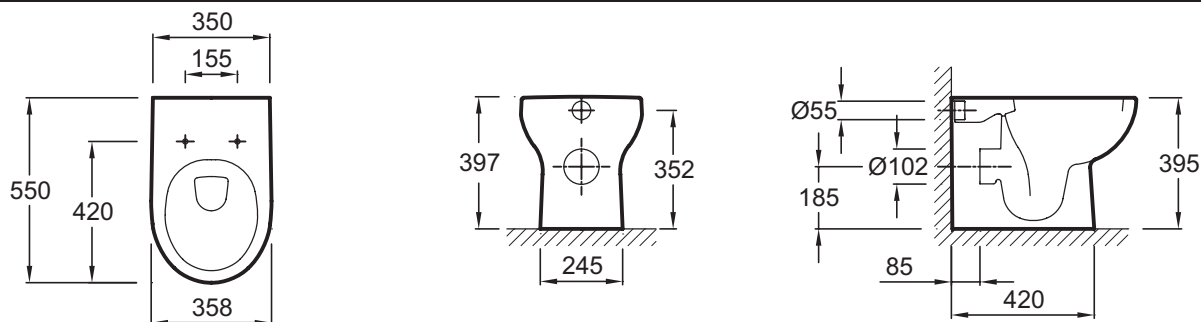

Collection: PANACHE

Finish*:

00 - White

Features

- Dimensions: 55 x 35.8
- Vario outlet
- 2-volume flow technique 3/6 l
- Material: Ceramic
- Standard or slow close seat and metal hinges

Technical drawing

Product Specification: Back-to-wall pan. 18154W. Collection: PANACHE. Dimensions: 55 x 35.8. Material: Ceramic. Vario outlet. Standard or slow close seat and metal hinges. 2-volume flow technique 3/6 l.