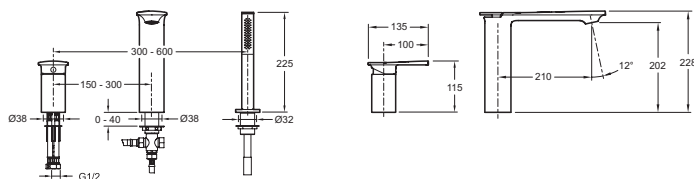

Collection: STANCE

Finish*:

CP - Polished Chrome

Features

- Installation: 3 holes
- Ceramic disc cartridge
- Integral automatic diverter on spout outlet
- Flow rate: 36 l/min
- Shift Square handshower
- anti-scale aerator

Technical drawing

Product Specification: 3-hole single, 14774D. Collection: STANCE. Installation: 3 holes. Flow rate: 36 l/min. Ceramic disc cartridge. Shift Square handshower. Integral automatic diverter on spout outlet. anti-scale aerator.