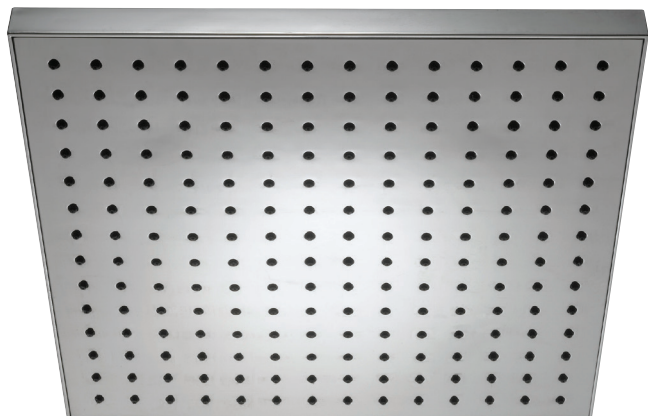

## Square showerhead 3875D

Collection: E0

Finish\*:

CP - Polished  
Chrome

Main features:

### Features

- Weight: 1.6 kg
- Anti-scale system
- 280 mm x 280 mm in ABS
- Flow rate: 11 l/min
- To be mounted on the wall or ceiling
- Flow rate : 11L/min

### Optional products

- 7394:
- E10039: Arm for showerhead 40 cm
- E10043: Arm for showerhead 30 cm
- 4178T: 300 In-Wall Tank
- 72636T-3: Cross handle deck mounted handshower with diverter

### Technical drawing

Product Specification: Square showerhead. 3875D. Collection: E0. Weight: 1.6 kg. Flow rate: 11 l/min. Anti-scale system. To be mounted on the wall or ceiling. 280 mm x 280 mm in ABS. Flow rate : 11L/min.