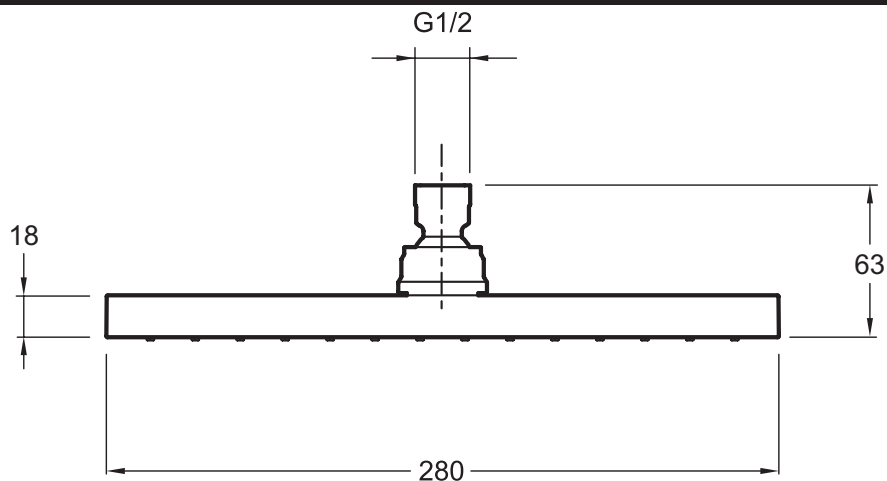

## Square showerhead 3875D

Collection: E0

Finish\*:

CP - Polished  
Chrome

Main features:

### Features

- Weight: 1.6 kg
- Anti-scale system
- 280 mm x 280 mm in ABS
- Flow rate: 11 l/min
- To be mounted on the wall or ceiling
- Flow rate : 11L/min

### Optional products

- 7394:
- E10039: Arm for showerhead 40 cm
- E10043: Arm for showerhead 30 cm
- 4178T: 300 In-Wall Tank
- 72636T-3: Cross handle deck mounted handshower with diverter

### Technical drawing

Product Specification: Square showerhead. 3875D. Collection: E0. Weight: 1.6 kg. Flow rate: 11 l/min. Anti-scale system. To be mounted on the wall or ceiling. 280 mm x 280 mm in ABS. Flow rate : 11L/min.