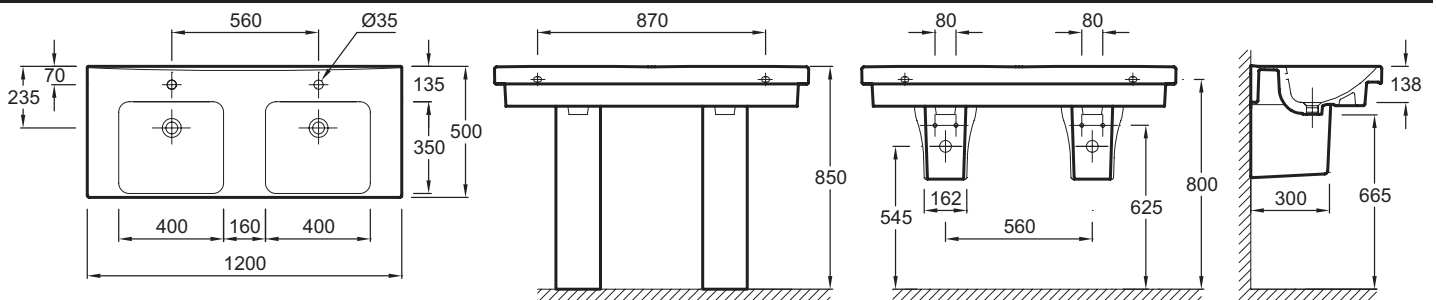

1-hole double basin vanity top 120 cm 18570W

Collection: REACH

Finish*:

00 - White

Features

- Dimensions: 120 x 50
- Material: Ceramic
- Faucet drilling: 1 faucet hole
- Smooth ledge for perfect upkeep
- Ergonomic front towel bar
- Washstand legs for self-supporting installation on a lightweight wall
- Weight: 46 kg
- Installation: Self-supporting or can be mounted on a specific cabinet
- Practical: wide ledges on both sides of basin for daily bathroom items
- Double basin vanity top: Ideal for families
- Perfectly compatible with the Reach cabinet
- Chromed overflow caps

Required products

- 4024W: Base unit 117 cm
- 4070K: Base unit, 117 cm
- 99381K: Base unit 117 cm

Optional products

- 18565W: Pedestal
- 18566W: Semi-pedestal
- E4724: Legs for vanity top
- E78291: Design bottle trap 1 1/4" - long version
- E78297: Design bottle trap 1 1/4" - short version
- E4725: Towel rail for vanity top 120 cm

Technical drawing

Product Specification: 1-hole double basin vanity top 120 cm. 18570W. Collection: REACH. Dimensions: 120 x 50. Weight: 46 kg. Material: Ceramic. Installation: Self-supporting or can be mounted on a specific cabinet. Faucet drilling: 1 faucet hole. Practical: wide ledges on both sides of basin for daily bathroom items. Smooth ledge for perfect upkeep. Double basin vanity top: Ideal for families. Ergonomic front towel bar. Perfectly compatible with the Reach cabinet. Washstand legs for self-supporting installation on a lightweight wall. Chromed overflow caps.