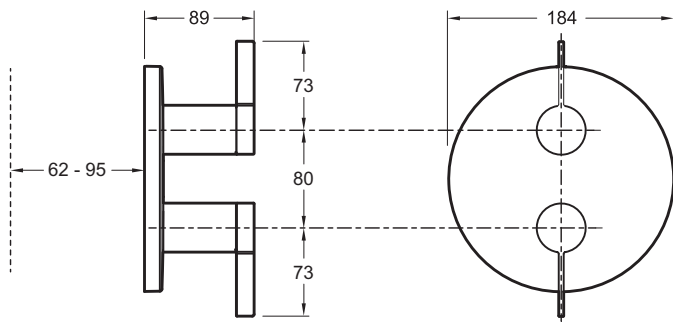

### Features

- Weight: 3.1 kg
- Steamlined element, pure design and industrial integrity lend aesthetic functionality to minimal spaces

- Installation: Wall-mount

### Required products

- N140K: Extra-slim square ceramic shower tray 90 x 90 x 4 cm

### Technical drawing

Product Specification: Thermostatic shower trim. T10941-4. Collection: STILLNESS. Weight: 3.1 kg. Installation: Wall-mount. Steamlined element, pure design and industrial integrity lend aesthetic functionality to minimal spaces.