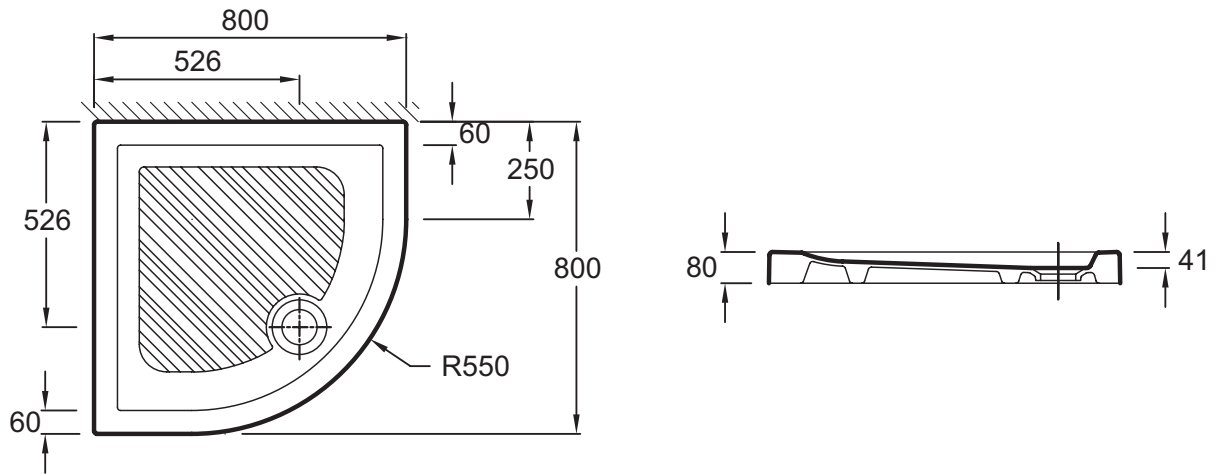

## Quadrant floor standing shower tray 80 x 80 x 8 cm N106K

Collection: KYREO

Finish\*:

0 - White US

00 - White

### Features

- Dimensions: 80 x 80 x 8
- Material: Ceramic
- Shape: Quadrant
- Contemporary design. low profile with a ribbed pattern on tray bottom
- Rim around tray makes it compatible with any shower enclosure on the market
- Weight: 28.8 kg
- Installation: Floor-standing
- Shape: Quadrant
- Only 8 cm tall

### Technical drawing

Product Specification: Quadrant floor standing shower tray 80 x 80 x 8 cm. N106K. Collection: KYREO. Dimensions: 80 x 80 x 8. Weight: 28.8 kg. Material: Ceramic. Installation: Floor-standing. Shape: Quadrant. Shape: Quadrant. Contemporary design. low profile with a ribbed pattern on tray bottom. Only 8 cm tall. Rim around tray makes it compatible with any shower enclosure on the market.