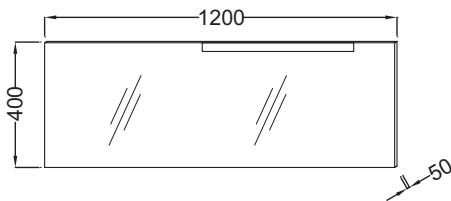

Collection: STILLNESS

Finish*:

NF - Neutral

Main features:

Features

- Dimensions: 120 x 5 x 40 cm
- Installation: Wall-mount
- Anti-steam feature
- Lighting: 230 V, 8 W, class II, IP44, energy efficiency class A++
- Weight: 14 kg
- Power : 230 V, 12 W, class II IP44, energy efficiency class A++
- LED light at top & bottom

Optional products

- Stillness cabinets and vanity tops

Technical drawing

Product Specification: Mirror 120 cm. EB2008. Collection: STILLNESS. Dimensions: 120 x 5 x 40 cm. Weight: 14 kg. Installation: Wall-mount. Power : 230 V, 12 W, class II IP44, energy efficiency class A++.
Anti-steam feature. LED light at top & bottom. Lighting: 230 V, 8 W, class II, IP44, energy efficiency class A++.