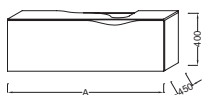

### Features

- **Dimensions:** 121 x 45 x 40 cm
- **Material:** Lacquer or solid wood
- Fine materials – dark or natural solid oak and a gloss white lacquer for the cabinet front – create a luxury look
- 1 drawer with inside drawer with slow-close

- **Weight:** 37 kg
- **Installation:** Wall-hung
- Included metallic champagne shroud which adds character to the washstation

### Optional products

- 2537W: Wall-hung WC pan 58.5 x 38 cm
- 2538W: Wall-hung bidet 58.5 x 38 cm
- 8075RK: Tall column, right hinges, 96 cm
- EB2004: Drawer unit 81 cm
- EB2005: Drawer unit 41 cm
- 8075LK: Tall column, left hinges, 96 cm
- EB2008: Mirror 120 cm
- EB918: Pair of feet

### Technical drawing

	EB2000-G1C EB2000-M71	EB2000-P6 EB2000-P7
A (mm)	1205	1211

Product Specification: Base unit 121 cm. EB2000. Collection: STILLNESS. Dimensions: 121 x 45 x 40 cm. Weight: 37 kg. Material: Lacquer or solid wood. Installation: Wall-hung. Fine materials – dark or natural solid oak and a gloss white lacquer for the cabinet front – create a luxury look. Included metallic champagne shroud which adds character to the washstation. 1 drawer with inside drawer with slow-close.