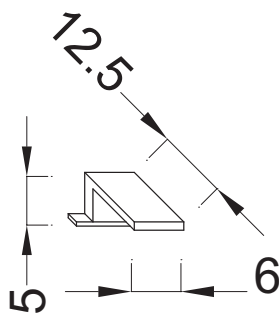

LED spotlight 6 x 12.5 x 5 cm

### Features

- Dimensions: 6 x 12.5 x 5
- Installation: Wall-mount

- Weight: 0.2 kg

### Technical drawing

Product Specification: LED spotlight 6 x 12.5 x 5 cm. EB1235. Collection: TERRACE. Dimensions: 6 x 12.5 x 5. Weight: 0.2 kg. Installation: Wall-mount.