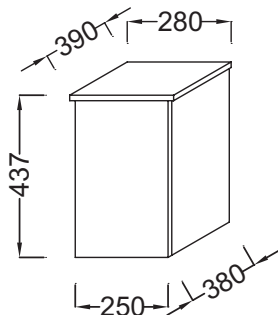

## Features

- Dimensions: 28 x 38 x 44 cm
- Material: Structured decor
- 1 push-to-open drawer. 2 storage compartments. 1 removable organizer
- Weight: 15 kg
- Installation: Wall-mount
- Can be placed between 2 washstations or next to 1 washstation

## Technical drawing

Product Specification: Aside unit, 44 cm. EB1139. Collection: RÊVE. Dimensions: 28 x 38 x 44 cm. Weight: 15 kg. Material: Structured decor. Installation: Wall-mount. 1 push-to-open drawer. 2 storage compartments. 1 removable organizer. Can be placed between 2 washstations or next to 1 washstation.