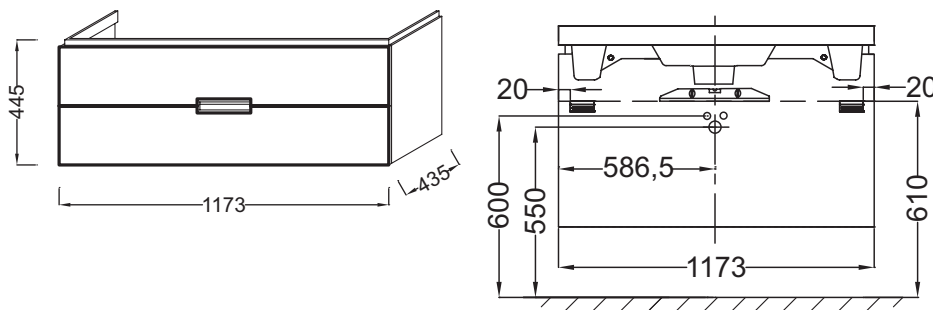

Main features:

Features

- Dimensions: 117 x 43.5 x 44.5 cm
- Material: Lacquer or wood decor
- 2 superimposed slow-close drawers

- Weight: 28.3 kg
- Installation: Wall-hung
- 1 organizer in both upper and lower drawers

Required products

- 5025K: 1-hole vanity top 120 cm
- 5022K: 1-hole double basin vanity top 120 cm

Optional products

- 5033K: Back-to-wall WC pan 67 x 36.5 cm
- 5036K: Wall-hung WC pan 56 x 36.5 cm
- 5037K: Wall-hung bidet 56 x 36.5 cm
- 5038K: Independent back-to-wall WC pan 56 x 36, 5 cm
- 5040K: Back-to-wall bidet 56 x 36.5 cm
- EB1139: Aside unit, 44 cm
- EB1140: Shelf 65 cm
- 4889K-R: Tall column, right hinges, 177 cm
- 4889K-L: Tall column, left hinges, 177 cm
- EB577: Mirror 120 cm
- 98439D: Mirrored cabinet 120 cm
- EB906: Pair of feet

Technical drawing

Product Specification: Base unit 117 cm. EB1137. Collection: RÊVE. Dimensions: 117 x 43.5 x 44.5 cm. Weight: 28.3 kg. Material: Lacquer or wood decor. Installation: Wall-hung. 2 superimposed slow-close drawers. 1 organizer in both upper and lower drawers.