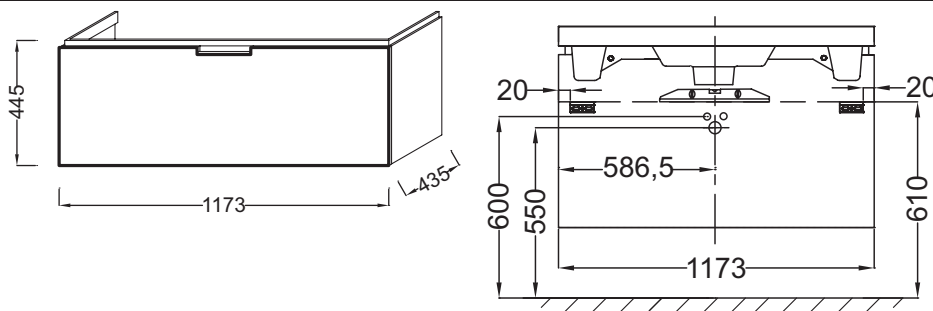

Collection: RÊVE

Main features:

Features

- Dimensions: 117 x 43.5 x 44.5 cm
- Material: Lacquer or wood decor
- 1 slow close drawer

- Weight: 28.3 kg
- Installation: Wall-hung
- 1 removable storage tray

Required products

- 5025K: 1-hole vanity top 120 cm
- 5022K: 1-hole double basin vanity top 120 cm

Optional products

- 5033K: Back-to-wall WC pan 67 x 36.5 cm
- 5036K: Wall-hung WC pan 56 x 36.5 cm
- 5037K: Wall-hung bidet 56 x 36.5 cm
- 5038K: Independent back-to-wall WC pan 56 x 36, 5 cm
- 5040K: Back-to-wall bidet 56 x 36.5 cm
- EB1139: Aside unit, 44 cm
- EB1140: Shelf 65 cm
- 4889K-R: Tall column, right hinges, 177 cm
- 4889K-L: Tall column, left hinges, 177 cm
- EB577: Mirror 120 cm
- 98439D: Mirrored cabinet 120 cm
- EB906: Pair of feet

Technical drawing

Product Specification: Base unit 117 cm. EB1133. Collection: RÊVE. Dimensions: 117 x 43.5 x 44.5 cm. Weight: 28.3 kg. Material: Lacquer or wood decor. Installation: Wall-hung. 1 slow close drawer. 1 removable storage tray.