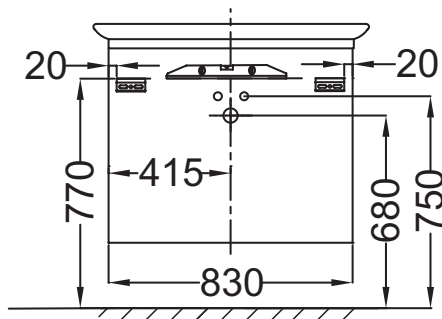

Features

- Dimensions: 83 x 45 x 45 cm
- Material: Lacquer or wood veneer
- Unique design. elegant finishes. smart storage solutions for a sophisticated bathroom

- Weight: 29 kg
- Installation: Wall-hung
- 2 slow-close drawers with compartments

Required products

- 4123K: 1-hole vanity top 100 cm

Optional products

- EB1109: Mirror 85 cm
- 8422RK: Tall column, right hinges, 150 cm
- 8422LK: Tall column, left hinges, 150 cm

Technical drawing

Product Specification: Base unit 83 cm. EB1104. Collection: PRESQU'ÎLE. Dimensions: 83 x 45 x 45 cm. Weight: 29 kg. Material: Lacquer or wood veneer. Installation: Wall-hung. Unique design. elegant finishes. smart storage solutions for a sophisticated bathroom. 2 slow-close drawers with compartments.