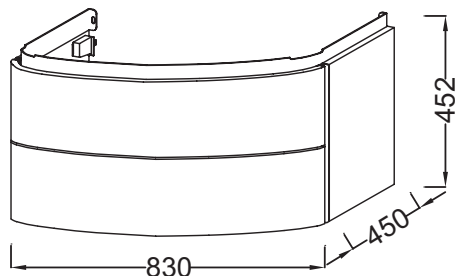

Features

- Dimensions: 83 x 45 x 45 cm
- Material: Lacquer or wood veneer
- Unique design. elegant finishes. smart storage solutions for a sophisticated bathroom

- Weight: 29 kg
- Installation: Wall-hung
- 2 slow-close drawers with compartments

Required products

- 4123K: 1-hole vanity top 100 cm

Optional products

- EB1109: Mirror 85 cm
- 8422RK: Tall column, right hinges, 150 cm
- 8422LK: Tall column, left hinges, 150 cm

Technical drawing

Product Specification: Base unit 83 cm. EB1104. Collection: PRESQU'ÎLE. Dimensions: 83 x 45 x 45 cm. Weight: 29 kg. Material: Lacquer or wood veneer. Installation: Wall-hung. Unique design. elegant finishes. smart storage solutions for a sophisticated bathroom. 2 slow-close drawers with compartments.