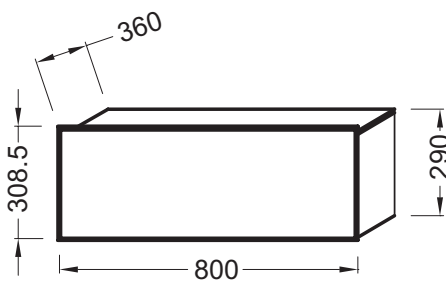

Single-drawer cabinet 100 cm EB1050-G1C

Collection: FORMILIA

Finish*:

270 - Ash Grey Effect

F47 - Cappuccino Melamine

Main features:

Features

- Dimensions: 80 x 36 x 31
- Material: Wood decor
- Clever storage: organizers inside drawers for everyday items
- 1 slow close drawer
- Weight: 22 kg
- Installation: Wall-mount
- 1 divider for bottle storage

Optional products

- 4150K: 1-hole vanity top 80 cm
- 1987W: 1-hole vanity top 80 cm
- 3926K-R: Half side unit, right hinges, 96 cm
- 3926K-L: Half side unit, left hinges, 96 cm
- 3924D-R: Mirrored cabinet 80 cm, right hinges
- 3924D-L: Mirrored cabinet 80 cm, left hinges
- EB1160: Mirror 80 cm, with lighting and digital clock
- 98437D: Mirrored cabinet 80 cm
- 99379K: Tall column

Technical drawing

Product Specification: Single-drawer cabinet 100 cm. EB1050-G1C. Collection: FORMILIA. Dimensions: 80 x 36 x 31. Weight: 22 kg. Material: Wood decor. Installation: Wall-mount. Clever storage: organizers inside drawers for everyday items. 1 divider for bottle storage. 1 slow close drawer.