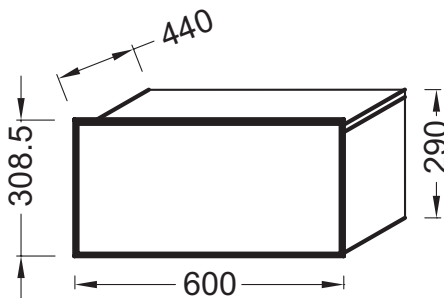

## Features

- **Dimensions:** 60 x 44 x 31
- **Material:** Wood decor
- **Clever storage:** organizers inside drawers for everyday items
- 1 slow close drawer
- **Weight:** 18 kg
- **Installation:** Wall-mount
- 1 divider for bottle storage

## Optional products

- 4146K: 1-hole vanity top 60 cm
- 4147K: 1-hole vanity top 60 cm
- 4149K: 1-hole vanity top 60 cm
- 1986W: 1 hole vanity top 60 cm
- 3926K-R: Half side unit, right hinges, 96 cm
- 3926K-L: Half side unit, left hinges, 96 cm
- 3923D-R: Mirrored cabinet 50 cm, right hinges
- 3923D-L: Mirrored cabinet 50 cm, left hinges
- 98436RD: Mirrored cabinet 60 cm, right hinges
- 98436LD: Mirrored cabinet 60 cm, left hinges
- EB1430: Mirror 60 cm
- 99379K: Tall column

## Technical drawing

Product Specification: Single-drawer cabinet 60 cm. EB1012-G1C. Collection: FORMILIA. Dimensions: 60 x 44 x 31. Weight: 18 kg. Material: Wood decor. Installation: Wall-mount. Clever storage: organizers inside drawers for everyday items. 1 divider for bottle storage. 1 slow close drawer.