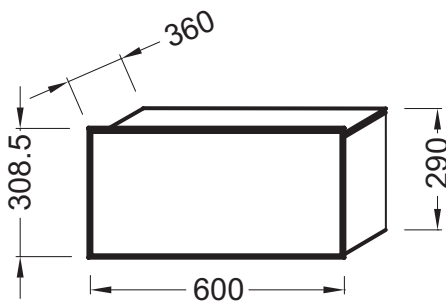

Single-drawer cabinet 60 cm EB1006-G1C

Collection: FORMILIA

Finish*:

270 - Ash Grey Effect

F47 - Cappuccino Melamine

Main features:

Features

- **Dimensions:** 60 x 36 x 31 cm
- **Material:** Wood decor
- **Clever storage:** organizers inside drawers for everyday items
- **Weight:** 19.7 kg
- **Installation:** Wall-mount
- 1 slow close drawer

Optional products

- 4146K: 1-hole vanity top 60 cm
- 4147K: 1-hole vanity top 60 cm
- 4149K: 1-hole vanity top 60 cm
- 1986W: 1 hole vanity top 60 cm
- 3926K-R: Half side unit, right hinges, 96 cm
- 3926K-L: Half side unit, left hinges, 96 cm
- 3923D-R: Mirrored cabinet 50 cm, right hinges
- 3923D-L: Mirrored cabinet 50 cm, left hinges
- 98436RD: Mirrored cabinet 60 cm, right hinges
- 98436LD: Mirrored cabinet 60 cm, left hinges
- EB1430: Mirror 60 cm
- 99379K: Tall column

Technical drawing

Product Specification: Single-drawer cabinet 60 cm. EB1006-G1C. Collection: FORMILIA. Dimensions: 60 x 36 x 31 cm. Weight: 19.7 kg. Material: Wood decor. Installation: Wall-mount. Clever storage: organizers inside drawers for everyday items. 1 slow close drawer.