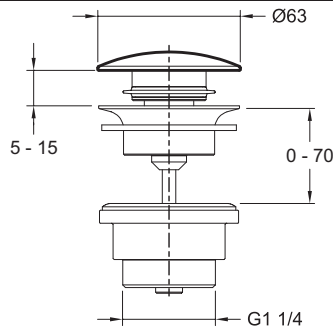

Collection: NO COLLECTION

Finish*:

CP - Polished Chrome

Features

- Weight: 0.4 kg

Technical drawing

Product Specification: Click pop-up drain. E78296. Collection: NO COLLECTION. Weight: 0.4 kg.